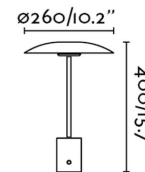

### Specifications

<b>Bulb:</b>	12W LED 3000K REGULABLE
<b>Bulb included:</b>	Yes
<b>Transformer:</b>	Driver
<b>Transformer included:</b>	Yes
<b>Voltage:</b>	100-240V
<b>Operating Frequency:</b>	50/60Hz
<b>IP:</b>	20
<b>Class:</b>	II
<b>Material:</b>	Metal
<b>Designer:</b>	XJER STUDIO
<b>Length:</b>	260 mm
<b>Net Width:</b>	400 mm
<b>Height:</b>	260 mm
<b>Diameter:</b>	260 Ø
<b>Net Weight:</b>	1.76 kg
<b>Volume:</b>	0.04858 m3