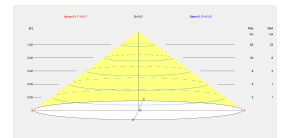

CRI: 80

MacAdam steps: 3

Photobiological risk: RG1

VENTILATION FEATURES

Power used: 7.8W

Service value measurement standard: EN 60879:2019

LOGISTICS

Net weight (kg): 0.35