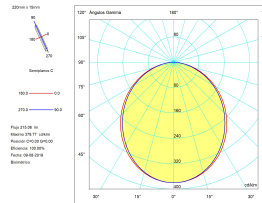

Thin

DE-0509-NEG

Wall fixture IP20 Thin LED 6.4W 3000K Black 215lm

TECHNICAL FEATURES

Power (W) : 6.4W

Total power consumption of light (W) : 7.8W

Real lumens : 215

Real lm/W : 28

Correlated Colour Temperature (CCT) : LED warm-white 3000K

Dimming protocol : ON-OFF

Lens / reflector angle : HORIZONTAL 105°

Structure material : Aluminium

Structure finish : Black

Diffuser material : Acrylic

Diffuser finish : Tinted

Voltage / frequency : 220-240V/50-60Hz

Power Factor : 0.40

Useful life : 36.000h L70B30

Warranty : 5 Years

Energy efficiency : LED A++

LUMINOTECHNIC FEATURES

Light source: LED

CRI: 80

MacAdam steps: 3

Photobiological risk: RG1

VENTILATION FEATURES

Power used: 7.8W

Service value measurement standard: EN 60879:2019

LOGISTICS

Net weight (kg): 0.35

Packaged weight (kg): 0.52

Packaging: 125mm x 80mm x 70mm