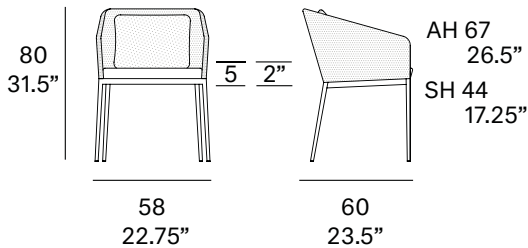

Shipment details

Qty	1 dining armchair (1 box)
Volume	0,34 m3 / 12 ft3
Gross weight	9 kg / 20 lb
Net weight	4,5 kg / 10 lb
Item dimensions (width x depth x height)	58 x 60 x 80 cm 22.75" x 23.5" x 31.5"
COM	seat cushion: 1 m / 1.1 yd (1, 40 - 1,50 m / 54"-59")