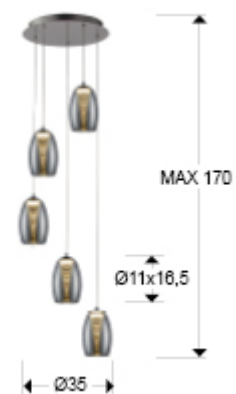

## Nebula

584438

Lamps

Recommended product

Lamp of 5 LED lights, made of metal, chrome finish. Double shade, exterior made of shimmered glass shade and interior in clear polycarbonate with layered cone shape. Adjustable in length. 5x5W LED. 2.250 lm 3.000 K.

### SIZES

Sizes: Ø 38.0 ↓ 130.0 cm  
Height when installed: 65.0/ max. 170.0 cm  
Weight: 3.4 Kg

### SIZES WITH PACKAGING

Weight: 4.5 Kg  
Volume: 0.0550m<sup>3</sup>  
Sizes: ↔ 41.0 ↓ 33.0 ↘ 41.0 cm

## ADDITIONAL INFORMATION

Material: Metal, glass, polycarbonate  
Finish: Chrome, shimmered, clear  
Sizes of the shade / glass shad: ∅ 11.5 ↑ 16.5 cm  
Sizes of the canopy (space for installation): ∅ 30.0 ↓ 3.5 cm  
Cable colour: TRANSPARENTE