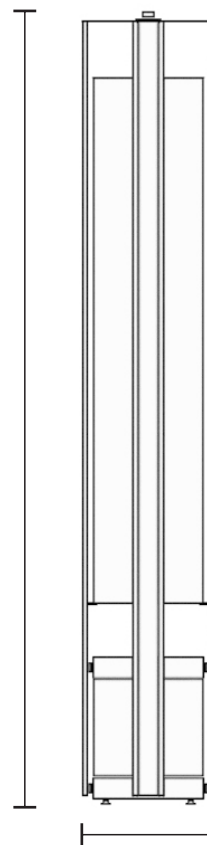

COLUMNS • FLOOR LAMP

REF. 9920.1

WEIGHT

Net Weight: 23.4kg | 51.6 lbs

Gross Weight: 32kg | 70.5 lbs

BULBS

Quantity: 12

Type: G9

Wattage: 40W (max)

MATERIALS

Body: Brass

Details: Marble | Fabric

PACKING (approx.)

Dimensions: 135 x 35 x 45 cm

53.1 x 13.8 x 17.7 in

Volume: 0.21 m³ | 7.51 ft³

ES - Products with the possibility of instalation of low-energy consumption bulbs.

HEIGHT
120 cm | 47.2 in

LENGTH
20 cm | 7.8 in

WIDTH
20 cm | 7.8 in

PRODUCT FINISHES & COSTUMIZATION OPTIONS

Safim FR 04

LAMPSHADE:

Gold (24 Carat)

BODY:

Emperador

MARBLE:

MORE FINISHES AVAILABLE HERE:

[CLICK HERE](#)