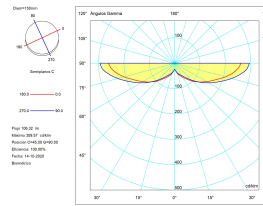

Luminance C0°65°: 2030

Luminance 90°65°: 2230

CRI: 80

MacAdam steps: 3

Photobiological risk: RG0

VENTILATION FEATURES

Power used: 10.6W

Service value measurement standard: EN 60879:2019