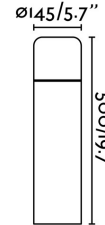

MUGA LED Dark grey beacon lamp

Ref. 75604

MUGA has a classic style and a high protection against rain and solids. The light source is LED 9W warm light integrated. This dark grey beacon lamp is made of aluminium.

Specifications

Bulb:	LED 9W 3000K 810Lm
Bulb included:	Yes
Transformer:	Driver
Transformer included:	Yes
Voltage:	100-240V
IP:	65
Class:	I
Material:	Aluminium and polycarbonate difusser
Designer:	
Length:	145 mm
Height:	500 mm
Net Weight:	2.40 kg
Volume:	0.01646 m3