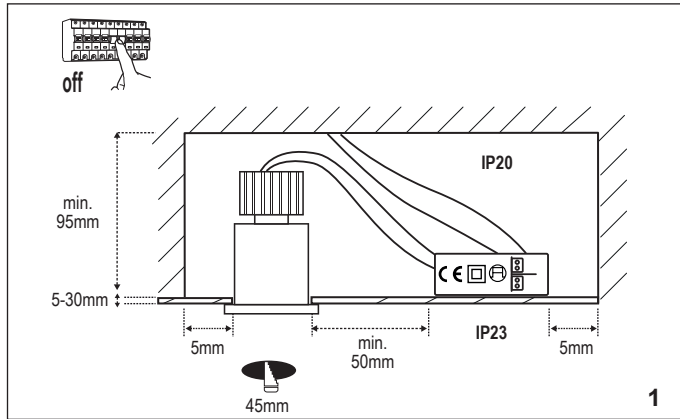

FOX RECESSED

02101001
02101002

02101301
02101302
orientable

02101101
02101102
trimless

ⓘ The connection of the luminaire, should be stranded with 0.5mm²-1.5mm² conductor.

LIGHT SOURCE
COB LED 3W 248lm 2700K incl - DRIVER DC 350mA no incl
COB LED 5W 310lm 2700K incl - DRIVER DC 500mA no incl