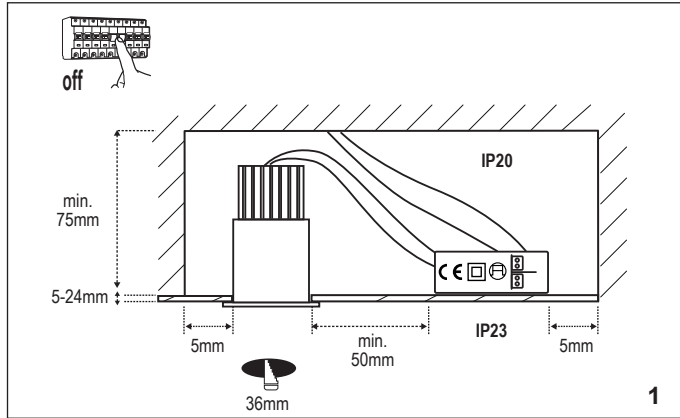

FOX RECESSED

02101001
02101002

02101301
02101302
orientable

02101101
02101102
trimless

ⓘ The connection of the luminaire, should be stranded with 0.5mm²-1.5mm² conductor.

LIGHT SOURCE
COB LED 3W 248lm 2700K incl - DRIVER DC 350mA no incl
COB LED 5W 310lm 2700K incl - DRIVER DC 500mA no incl

TECHNICAL FEATURES