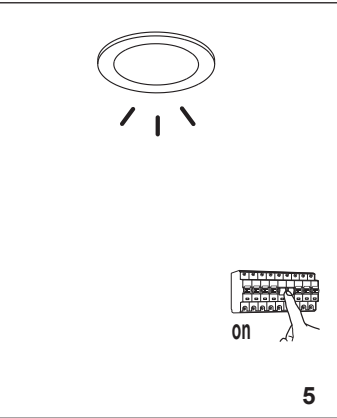

FOX RECESSED

02101001
02101002

02101301
02101302
orientable

02101101
02101102
trimless

ⓘ The connection of the luminaire, should be stranded with 0.5mm²-1.5mm² conductor.

LIGHT SOURCE
COB LED 3W 248lm 2700K incl - DRIVER DC 350mA no incl
COB LED 5W 310lm 2700K incl - DRIVER DC 500mA no incl