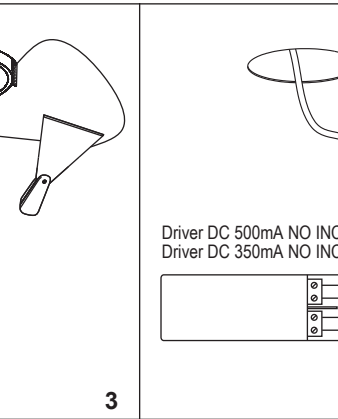

FOX RECESSED

02101001
02101002

02101301
02101302
orientable

02101101
02101102
trimless

ⓘ The connection of the luminaire, should be stranded with 0.5mm²-1.5mm² conductor.

LIGHT SOURCE
COB LED 3W 248lm 2700K incl - DRIVER DC 350mA no incl
COB LED 5W 310lm 2700K incl - DRIVER DC 500mA no incl