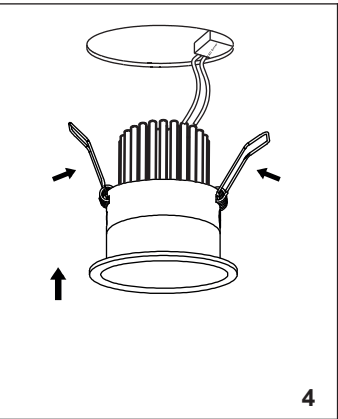

FOX RECESSED

02101001
02101002

02101301
02101302
orientable

02101101
02101102
trimless

ⓘ The connection of the luminaire, should be stranded with 0.5mm²-1.5mm² conductor.

LIGHT SOURCE
COB LED 3W 248lm 2700K incl - DRIVER DC 350mA no incl
COB LED 5W 310lm 2700K incl - DRIVER DC 500mA no incl