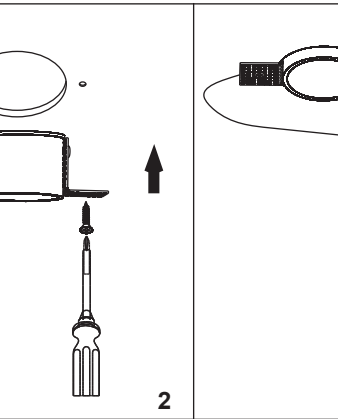

FOX RECESSED

02101001
02101002

02101301
02101302
orientable

02101101
02101102
trimless

ⓘ The connection of the luminaire, should be stranded with 0.5mm²-1.5mm² conductor.

LIGHT SOURCE
COB LED 3W 248lm 2700K incl - DRIVER DC 350mA no incl
COB LED 5W 310lm 2700K incl - DRIVER DC 500mA no incl