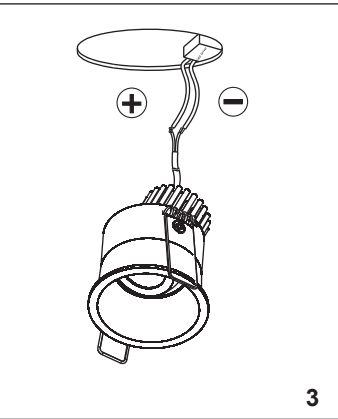

FOX RECESSED

02101001
02101002

02101301
02101302
orientable

02101101
02101102
trimless

ⓘ The connection of the luminaire, should be stranded with 0.5mm²-1.5mm² conductor.

LIGHT SOURCE
COB LED 3W 248lm 2700K incl - DRIVER DC 350mA no incl
COB LED 5W 310lm 2700K incl - DRIVER DC 500mA no incl