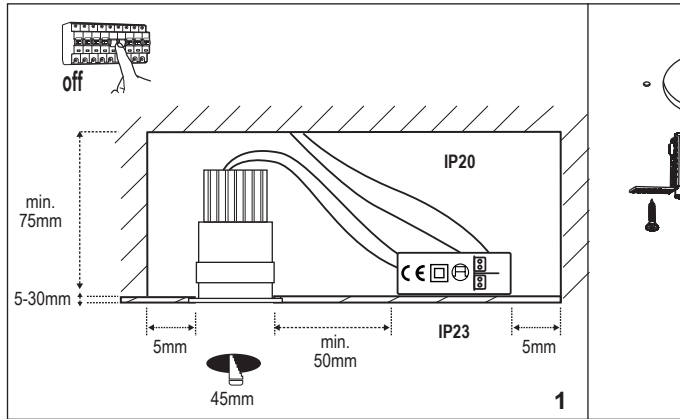

FOX RECESSED

02101001
02101002

02101301
02101302
orientable

02101101
02101102
trimless

ⓘ The connection of the luminaire, should be stranded with 0.5mm²-1.5mm² conductor.

LIGHT SOURCE
COB LED 3W 248lm 2700K incl - DRIVER DC 350mA no incl
COB LED 5W 310lm 2700K incl - DRIVER DC 500mA no incl

TECHNICAL FEATURES