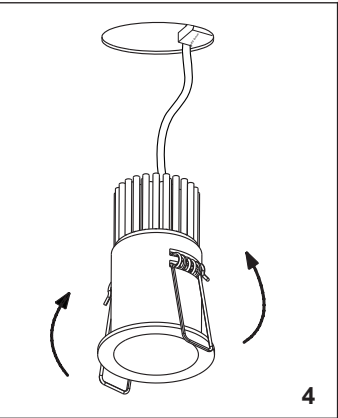

FOX RECESSED

02101001
02101002

02101301
02101302
orientable

02101101
02101102
trimless

ⓘ The connection of the luminaire, should be stranded with 0.5mm²-1.5mm² conductor.

LIGHT SOURCE
COB LED 3W 248lm 2700K incl - DRIVER DC 350mA no incl
COB LED 5W 310lm 2700K incl - DRIVER DC 500mA no incl