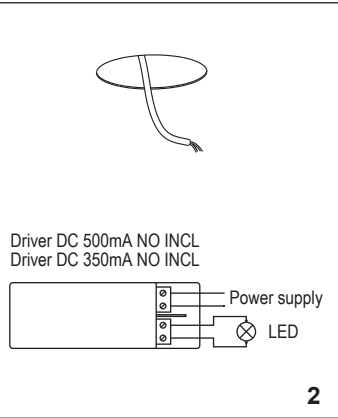

FOX RECESSED

02101001
02101002

02101301
02101302
orientable

02101101
02101102
trimless

ⓘ The connection of the luminaire, should be stranded with 0.5mm²-1.5mm² conductor.

LIGHT SOURCE
COB LED 3W 248lm 2700K incl - DRIVER DC 350mA no incl
COB LED 5W 310lm 2700K incl - DRIVER DC 500mA no incl