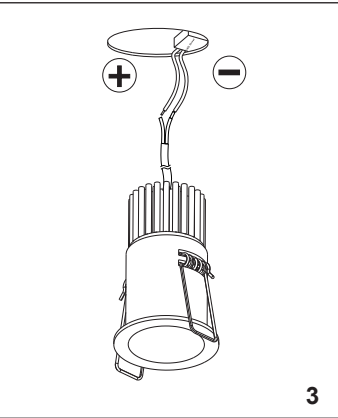

FOX RECESSED

02101001
02101002

02101301
02101302
orientable

02101101
02101102
trimless

ⓘ The connection of the luminaire, should be stranded with 0.5mm²-1.5mm² conductor.

LIGHT SOURCE
COB LED 3W 248lm 2700K incl - DRIVER DC 350mA no incl
COB LED 5W 310lm 2700K incl - DRIVER DC 500mA no incl