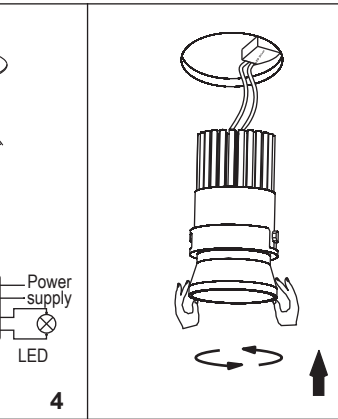

FOX RECESSED

02101001
02101002

02101301
02101302
orientable

02101101
02101102
trimless

ⓘ The connection of the luminaire, should be stranded with 0.5mm²-1.5mm² conductor.

LIGHT SOURCE
COB LED 3W 248lm 2700K incl - DRIVER DC 350mA no incl
COB LED 5W 310lm 2700K incl - DRIVER DC 500mA no incl