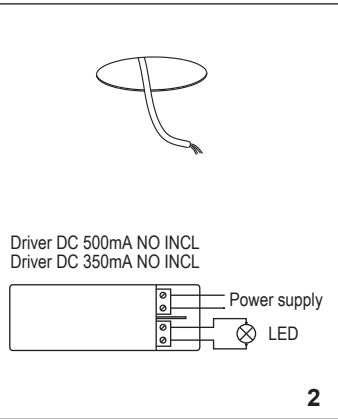

FOX RECESSED

02101001
02101002

02101301
02101302
orientable

02101101
02101102
trimless

ⓘ The connection of the luminaire, should be stranded with 0.5mm²-1.5mm² conductor.

LIGHT SOURCE
COB LED 3W 248lm 2700K incl - DRIVER DC 350mA no incl
COB LED 5W 310lm 2700K incl - DRIVER DC 500mA no incl