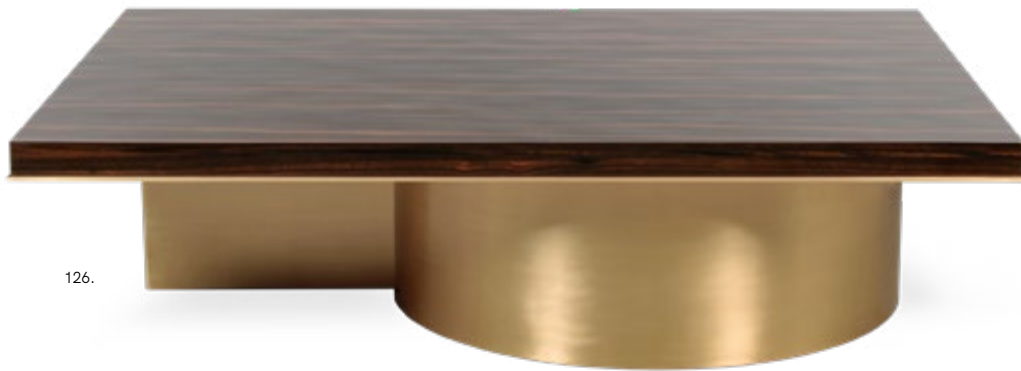

124. **Alan**
Mesa Auxiliar Coffee Table
131 cm x 101 cm x 37 cm
ref. 13012160

126.

125. **Lexus**

Mesa Auxiliar Coffee Table
90 cm x 90 cm x 35 cm
ref. 13010539

126. **Organic**

Mesa Auxiliar Coffee Table
140 cm x 100 cm x 37 cm
ref. 13010521