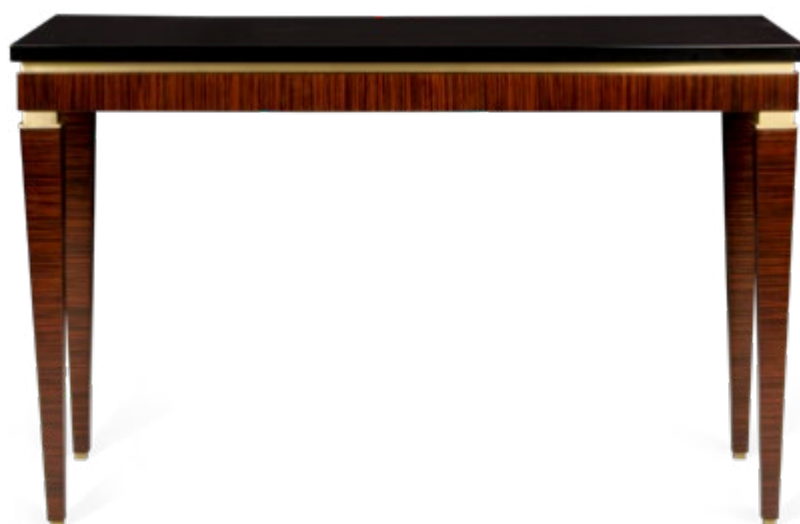

98.

99.

98. **Irma**

Consola Console
120 cm x 51 cm x 75 cm
ref. 12005813

99. **Artix**

Consola Console
170 cm x 50 cm x 80 cm
ref. 12004978