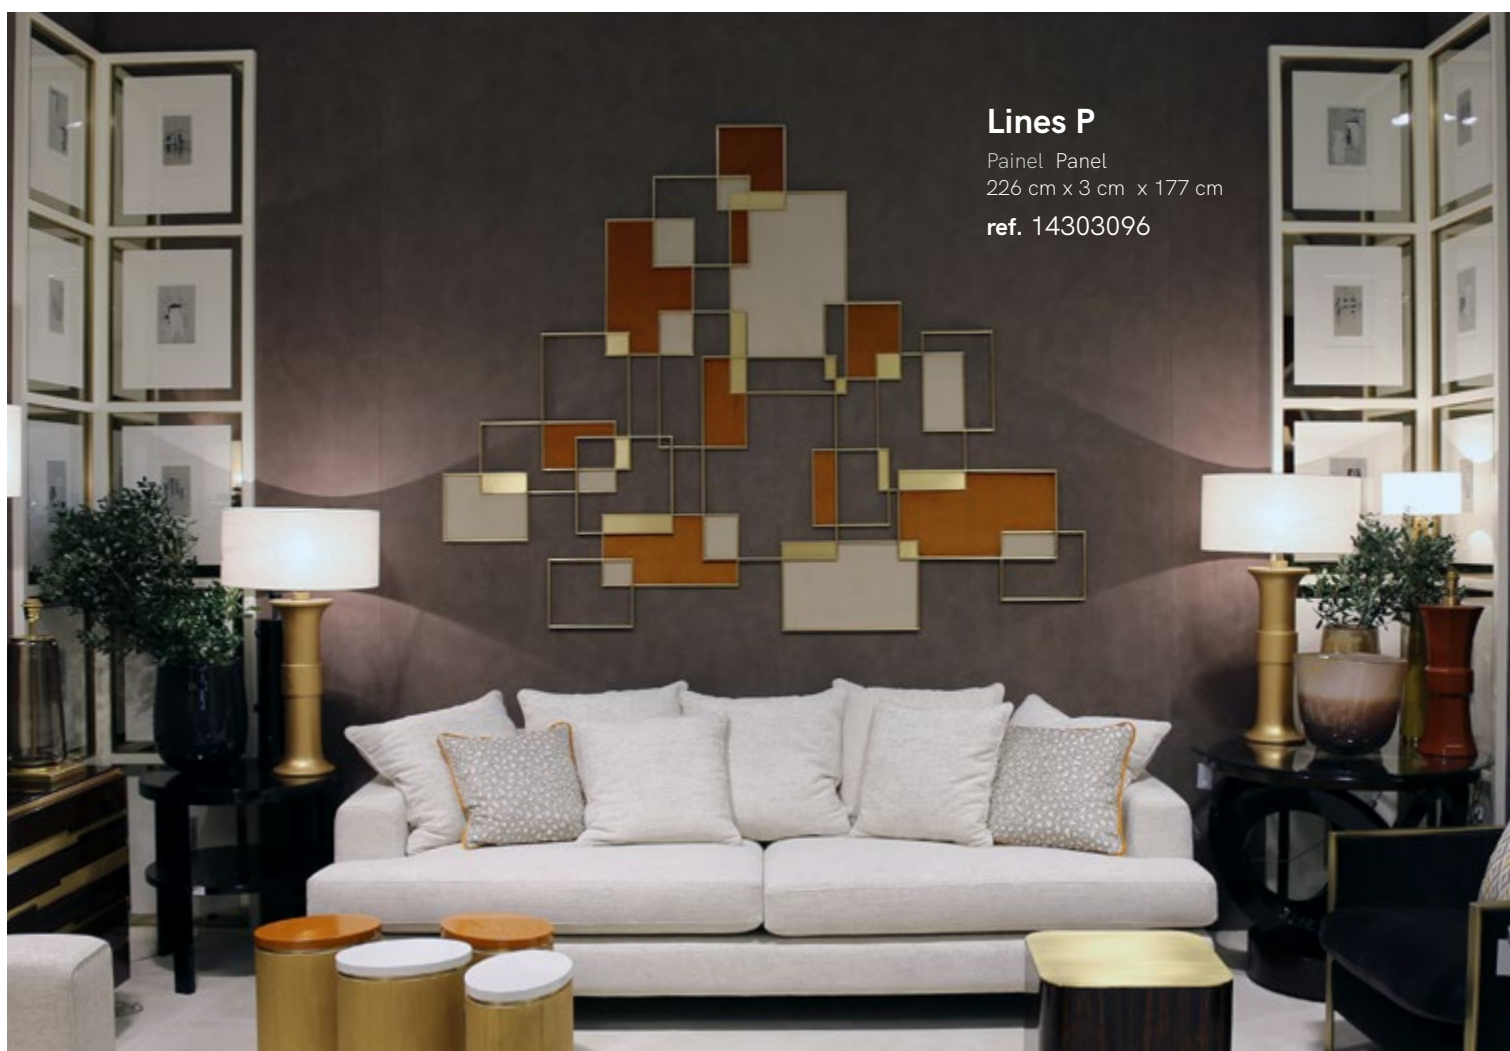

Lines P

Panel Panel
226 cm x 3 cm x 177 cm
ref. 14303096