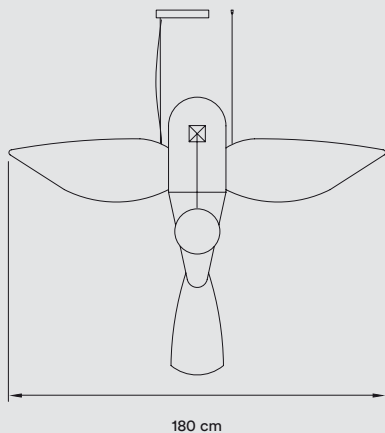

Will be available from 1st of July

REF.

BIRDY LS V LED DIM0-10V
BIRDY LS V LED DIMDALI
BIRDY LS V LED DIMBT

LIGHT SOURCE

Class I

220 - 240V: Dimmable 0-10V

MAIN BODY

Driver:

Constant Current 700mA

LED Integrated:

Led module

Energy class A*

4.000K, CRI>90, 53W, 50-60Hz, 4060 lm*

*Measurements obtained by theoretical calculations at LZf using ivory white shades. Veneer Ref: 20 Ivory White.

GLASS BALL

E27 Medium Base Lamp Holder

Recommended Bulb - Included

LED Spherical DIM 11 W, 3000 K

Energy class A*

MATERIALS & COMPONENTS

Oak & Birch Wood

Wood Veneer Diffuser

Frosted Glass Ball

Nickel Metal Canopy:

34 x 11,5 x 5 cm - DIM0-10V

56 x 16 x 6 cm - BT & DALI

2 Steel Cables: 5 m drop

2 Transparent Electrical Cables: 5 m drop

FINISHES

WOOD VENEER

20 Ivory White

PACKAGING

Box size: 125 x 55 x 50 cm

Box volume: 0,35 m³