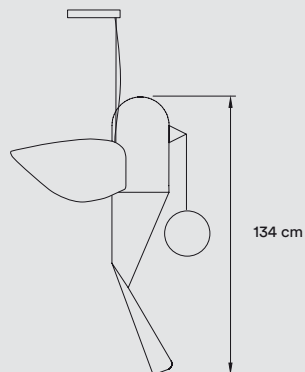

Will be available from 1st of July

REF.

BIRDY LS V LED DIM0-10V
BIRDY LS V LED DIMDALI
BIRDY LS V LED DIMBT

LIGHT SOURCE

Class I

220 - 240V: Dimmable 0-10V

MAIN BODY

Driver:

Constant Current 700mA

LED Integrated:

Led module

Energy class A*

4.000K, CRI>90, 53W, 50-60Hz, 4060 lm*

*Measurements obtained by theoretical calculations at LZf using ivory white shades. Veneer Ref: 20 Ivory White.

GLASS BALL

E27 Medium Base Lamp Holder

Recommended Bulb - Included

LED Spherical DIM 11 W, 3000 K

Energy class A*

MATERIALS & COMPONENTS

Oak & Birch Wood

Wood Veneer Diffuser

Frosted Glass Ball

Nickel Metal Canopy:

34 x 11,5 x 5 cm - DIM0-10V

56 x 16 x 6 cm - BT & DALI

2 Steel Cables: 5 m drop

2 Transparent Electrical Cables: 5 m drop

FINISHES

WOOD VENEER

20 Ivory White

PACKAGING

Box size: 125 x 55 x 50 cm

Box volume: 0,35 m³