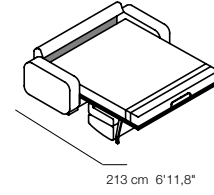

sleep

gamamobel design office

**Sofá-cama
somier 140x190_**
Ref. 95430

**Sofá-cama
somier 160x190_**
Ref. 95440