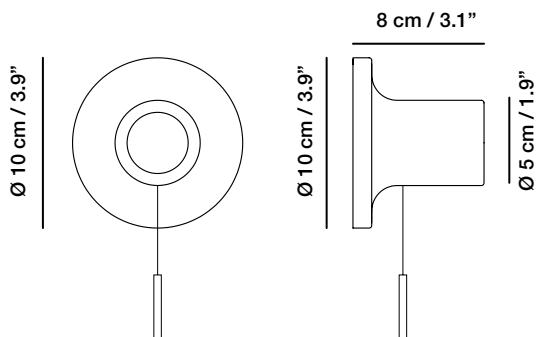

Oro
Gold
Or
Gold

LED

Sin bombilla / Without bulb /
Sans ampoule / Ohne Glühbirne

E27 LED
100 W / 220-240 V / 50-60 Hz

Medidas / Measures / Measurements / Mittengun

CON INTERRUPTOR / WITH SWITCH

SIN INTERRUPTOR / WITHOUT SWITCH