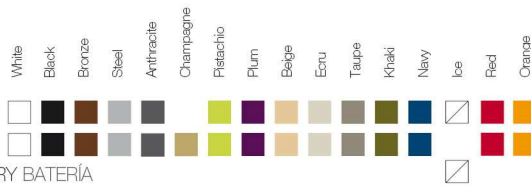

* A: BASIC R: AUTORRIEGO F: LACADO W: LUZ L: LEDS B: FULL WHITE G: GLASS

FINISHES ACABADOS

COLOURS COLORES

BASIC

LACQUERED / LACADO

LIGHT / LUZ, LED RGB, LED DMX, BATTERY BATERIA

FABRIC TEJIDOS

NAUTICAL NÁUTICA