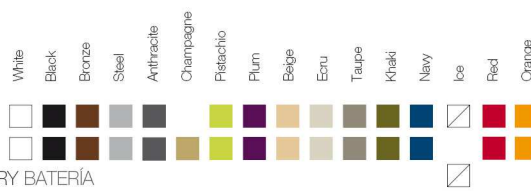

Продажа дизайнерской мебели,
света и аксессуаров
по всей России

8 (800) 500-70-36
hello@barcelonadesign.ru
www.barcelonadesign.ru

FAZ BUTACA (colchoneta incluida)

DESCRIPTION DESCRIPTION

Made in resin of polyethylene by rotational moulding. 100% Recyclable. Item suitable for indoor and outdoor use. Available with different finishes.

Fabricado en resina de polietileno mediante moldeo rotacional con doble pared. 100% Reciclable. Apto para exterior e interior. Disponible en varios acabados.

WEIGHT PESO 19 Kg.

INCLUDE INCLUYE

Finished RGB LED: Colour changes of remote control. Outdoor cushions (thick 3 1/4"). Non-slipping feet.

Acabado LED RGB: Mando a distancia para cambio de color de la luz. Acolchado para exterior (grosor 8 cm). Tacos antideslizantes.

OPTIONS OPCIONES

Finished Light: Possibility of transparent cable and switch only for indoor.

Acabado Luz: Posibilidad de cable transparente e interruptor solo para interior.

REFERENCE*

REFERENCIA*

54001

54001F

54001W

54001L

54001D

54001Y

ReferenceX, for example 0000A

ReferenciaX, ejemplo 0000A.

* A: BASIC R: AUTORRIEGO F: LACADO W:LUZ L: LEDS B: FULL WHITE G: GLASS

FINISHES ACABADOS

COLOURS COLORES

BASIC

LACQUERED / LACADO

LIGHT / LUZ, LED RGB, LED DMX, BATTERY BATERIA

FABRIC TEJIDOS

NAUTICAL NÁUTICA

SILVERTEX

KINNASAND

Type plug available Tipo de plug disponible

UL / ELECTRICAL COMPONENTS

The electrical components that make up the products from Vondom are all UL listed for Wet/Outdoor use under the following 4 UL certicates:

- Bulb: BULB-26W-E175761
- Cable: CABLE-E313867
- Insulated Tubing: EXTRUDED_INSULATING_E203950
- Lamp Holder: LAMPHOLDER-E165669