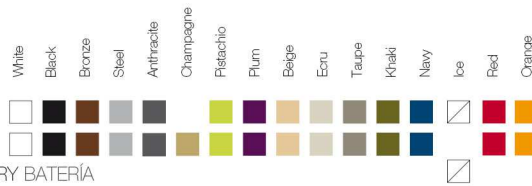

* A: BASIC R: AUTORRIEGO F: LACADO W: LUZ L: LEDS B: FULL WHITE G: GLASS

FINISHES ACABADOS

COLOURS COLORES

BASIC

LACQUERED / LACADO

LIGHT / LUZ, LED RGB, LED DMX, BATTERY BATERÍA

FABRIC TEJIDOS

NAUTICAL NÁUTICA