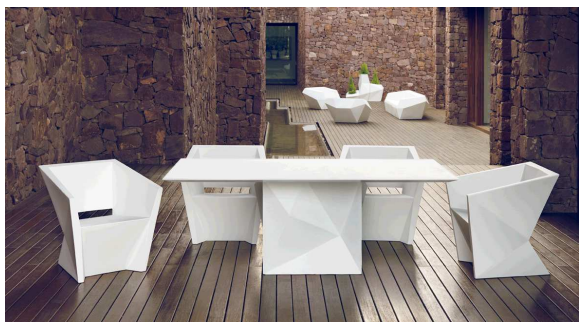

Продажа дизайнерской мебели,
света и аксессуаров
по всей России

8 (800) 500-70-36
hello@barcelonadesign.ru
www.barcelonadesign.ru

FAZ MESA XL

DESCRIPTION DESCRIPTION

Made in resin of polyethylene by rotational moulding. 100% Recyclable. Item suitable for indoor and outdoor use. Available with different finishes.