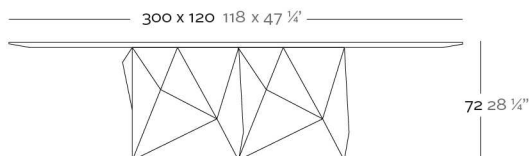

FAZ XL Table
FAZ Mesa XL

REFERENCE*

REFERENCIA*

54017	54017F	54017W	54017L	54017D
54017Y	54017B	54017FB	54017WB	54017Lf
54017DB	54017YB	54017G	54017FG	54017W
54017LG	54017DG	54017YG	54017A	54017Al
54017AW	54017AL	54017AD	54017AY	

ReferenceX, for example 0000A ReferenciaX, ejemplo 0000A.

* A: BASIC R: AUTORRIEGO F: LACADO W:LUZ L: LEDS B: FULL WHITE G: GLASS