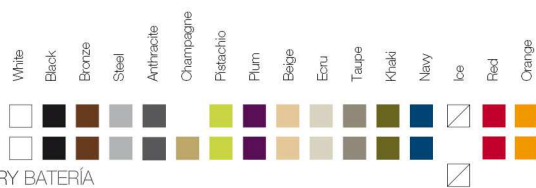

* A: BASIC R: AUTORRIEGO F: LACADO W: LUZ L: LEDS B: FULL WHITE G: GLASS

FINISHES ACABADOS

COLOURS COLORES

BASIC

LACQUERED / LACADO

LIGHT / LUZ, LED RGB, LED DMX, BATTERY BATERÍA

FABRIC TEJIDOS

NAUTICAL NÁUTICA