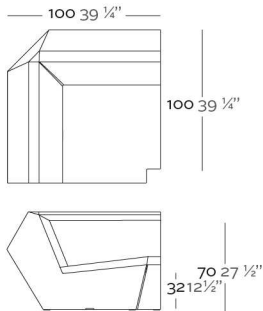

FAZ Sectional Sofa Corner 90°
FAZ Sofá Módulo Esquina 90°

REFERENCE*

REFERENCIA*

54005	54005F	54005W	54005L	54005D
54005Y				

ReferenceX, for example 0000A ReferenciaX, ejemplo 0000A.

* A: BASIC R: AUTORRIEGO F: LACADO W:LUZ L: LEDS B: FULL WHITE G: GLASS

FINISHES ACABADOS

COLOURS COLORES

BASIC

LACQUERED / LACADO

LIGHT / LUZ, LED RGB, LED DMX, BATTERY BATERIA