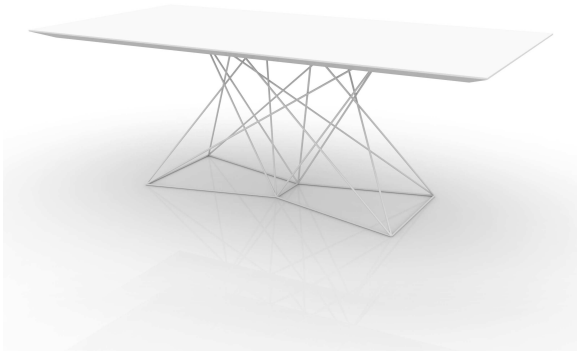

8 (800) 500-70-36
hello@barcelonadesign.ru
www.barcelonadesign.ru

FAZ MESA 200 PIE METALICO

DESCRIPTION DESCRIPTION

Stainless steel legs with lacquer in a colour to match the tabletop. Tabletop is available in HPL or Full White (white only).