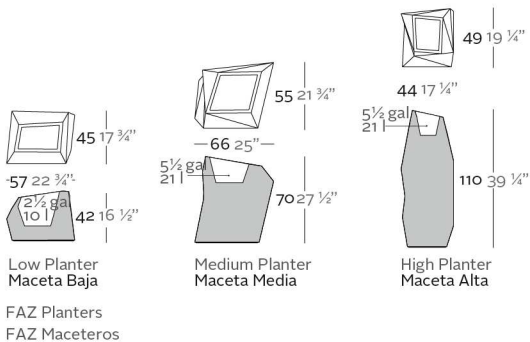

REFERENCE*

REFERENCIA*

54020D	54020Y	54021D	54021Y	54022D
54022Y	53026.	54020A	54020R	54020F
54020W	54020L	54021A	54021R	54021F
54021W	54021L	54022A	54022R	54022F
54022W	54022L			

ReferenceX, for example 0000A ReferenciaX, ejemplo 0000A.

* A: BASIC R: AUTORRIEGO F: LACADO W:LUZ L: LEDS B: FULL WHITE G: GLASS