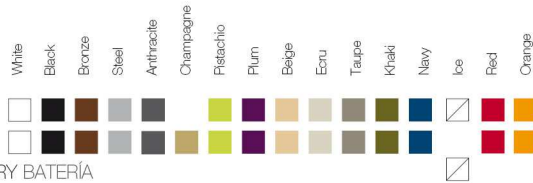

FINISHES ACABADOS

COLOURS COLORES

BASIC

LACQUERED / LACADO

LIGHT / LUZ, LED RGB, LED DMX, BATTERY BATERIA

FABRIC TEJIDOS

NAUTICAL NÁUTICA

SILVERTEX