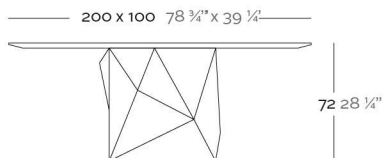

FAZ Table
FAZ Mesa

REFERENCE*

REFERENCIA*

54016	54016B	54016F	54016FB	54016G
54016FG	54016W	54016L	54016WB	54016LI
54016WG	54016LG	54016A	54016AF	54016A'
54016AL	54016D	54016Y	54016DB	54016Y'
54016DG	54016YG	54016AD	54016AY	

ReferenceX, for example 0000A ReferenciaX, ejemplo 0000A.

* A: BASIC R: AUTORRIEGO F: LACADO W:LUZ L: LEDS B: FULL WHITE G: GLASS