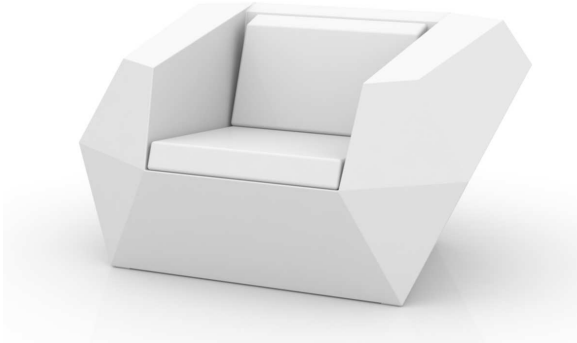

Продажа дизайнерской мебели,
света и аксессуаров
по всей России

8 (800) 500-70-36
hello@barcelonadesign.ru
www.barcelonadesign.ru

FAZ BUTACA (colchoneta incluida)

DESCRIPTION DESCRIPTION

Made in resin of polyethylene by rotational moulding. 100% Recyclable. Item suitable for indoor and outdoor use. Available with different finishes.