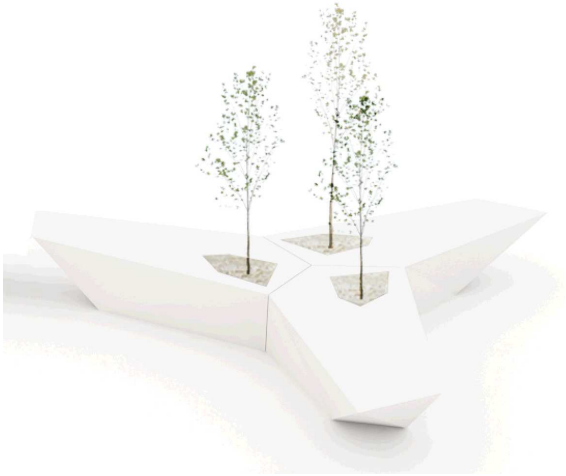

Продажа дизайнерской мебели,
света и аксессуаров
по всей России

8 (800) 500-70-36
hello@barcelonadesign.ru
www.barcelonadesign.ru

FAZ BANCO

DESCRIPTION DESCRIPTION

Made in resin of polyethylene by rotational moulding. 100% Recyclable. Item suitable for indoor and outdoor use. Available with different finishes.