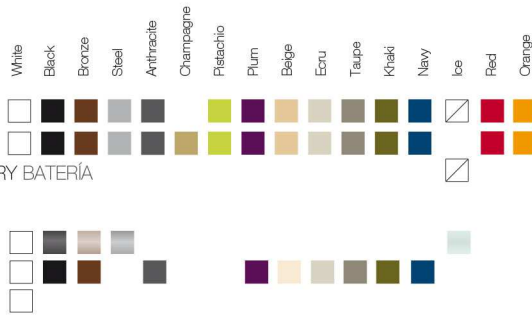

Продажа дизайнерской мебели,
света и аксессуаров
по всей России

8 (800) 500-70-36
hello@barcelonadesign.ru
www.barcelonadesign.ru

FINISHES ACABADOS

COLOURS COLORES

BASIC, SELF-WATERING / AUTORRIEGO

LACQUERED / LACADO

LIGHT / LUZ, LED RGB, LED DMX, BATTERY BATERIA

TABLETOPS TABLEROS

GLASS

HPL

FULL WHITE Solid Surface / Superficie
Sólida

Type plug available Tipo de plug disponible

UL / ELECTRICAL COMPONENTS

The electrical components that make up the products from Vondom are all UL listed for Wet/Outdoor use under the following 4 UL certicates:

- Bulb: BULB-26W-E175761
- Cable: CABLE-E313867
- Insulated Tubing: EXTRUDED_INSULATING_E203950
- Lamp Holder: LAMPHOLDER-E165669

Details for the UL certicates can be found on the UL website and any purchased lamps will have UL stickers documenting the certification.