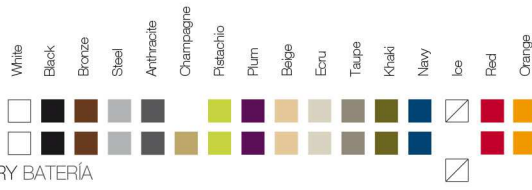

Продажа дизайнерской мебели,
света и аксессуаров
по всей России

8 (800) 500-70-36
hello@barcelonadesign.ru
www.barcelonadesign.ru

FINISHES ACABADOS

COLOURS COLORES

BASIC, SELF-WATERING / AUTORRIEGO

LACQUERED / LACADO

LIGHT / LUZ, LED RGB, LED DMX, BATTERY BATERIA

TABLETOPS TABLEROS

GLASS

HPL

FULL WHITE Solid Surface / Superficie
Sólida

Type plug available Tipo de plug disponible

UL / ELECTRICAL COMPONENTS

The electrical components that make up the products from Vondom are all UL listed for Wet/Outdoor use under the following 4 UL certicates:

- Bulb: BULB-26W-E175761
- Cable: CABLE-E313867
- Insulated Tubing: EXTRUDED_INSULATING_E203950
- Lamp Holder: LAMPHOLDER-E165669

Details for the UL certicates can be found on the UL website and any purchased lamps will have UL stickers documenting the certification.