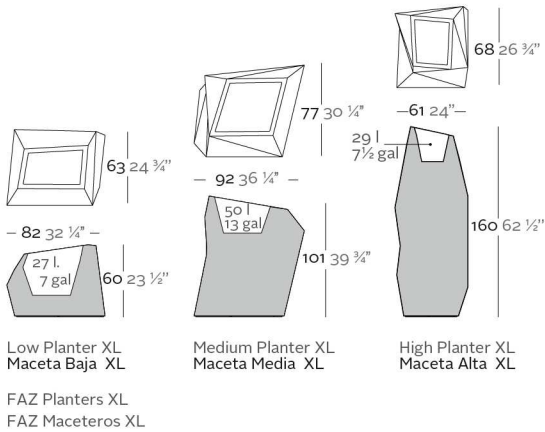

FAZ MACETEROS XL

DESCRIPTION DESCRIPTION

Pot made in resin of polyethylene by rotational moulding. 100% Recyclable. Item suitable for indoor and outdoor use. Available with different finishes.

Macetero fabricado en resina de polietileno mediante moldeo rotacional con doble pared. 100% Reciclable. Apto para exterior e interior. Disponible en varios acabados.

WEIGHT PESO 22 Kg.

INCLUDE INCLUYE

Self watering system (except to Basic). Finished RGB LED: Colour changes of remote control.

Sistema de autorriego (menos en Basic). Acabado LED RGB: Mando a distancia para cambio de color de la luz.

OPTIONS OPCIONES

Finished Light: Possibility of transparent cable and switch only for indoor. Kit 4 wheels x 3.

Acabado Luz: Posibilidad de cable transparente e interruptor solo para interior. Kit 4 ruedas x 3.

REFERENCE*

REFERENCIA*

54011D	54011Y	54012D	54012Y	54013D
54013Y	54011A	54011R	54011F	54011W
54011L	54012A	54012R	54012F	54012W
54012L	54013A	54013R	54013F	54013W
54013L	53026			

ReferenceX, for example 0000A ReferenciaX, ejemplo 0000A.

* A: BASIC R: AUTORRIEGO F: LACADO W:LUZ L: LEDS B: FULL WHITE G: GLASS