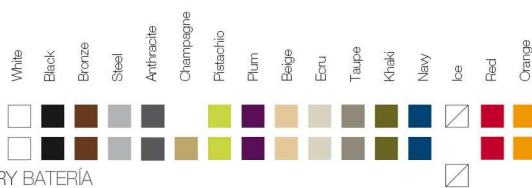

FINISHES ACABADOS

COLOURS COLORES

BASIC

LACQUERED / LACADO

LIGHT / LUZ, LED RGB, LED DMX, BATTERY BATERIA

Type plug available Tipo de plug disponible

UL / ELECTRICAL COMPONENTS

The electrical components that make up the products from Vondom are all UL listed for Wet/Outdoor use under the following 4 UL certificates:

- Bulb: BULB-26W-E175761
- Cable: CABLE-E313867
- Insulated Tubing: EXTRUDED_INSULATING_E203950
- Lamp Holder: LAMPHOLDER-E165669

Details for the UL certificates can be found on the UL website and any purchased lamps will have UL stickers documenting the certification.