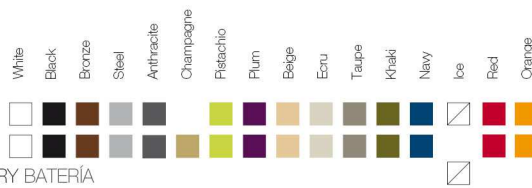

Продажа дизайнерской мебели,
света и аксессуаров
по всей России

8 (800) 500-70-36
hello@barcelonadesign.ru
www.barcelonadesign.ru

FAZ SILLON

DESCRIPTION DESCRIPTION

Made in resin of polyethylene by rotational moulding. 100% Recyclable. Item suitable for indoor and outdoor use. Available with different finishes.

Fabricado en resina de polietileno mediante moldeo rotacional con doble pared 100% Reciclabre. Apto para exterior e interior. Disponible en varios acabados.

WEIGHT PESO 12 Kg.

INCLUDE INCLUYE

Finished RGB LED: Colour changes of remote control. Non-slipping feet.

Acabado LED RGB: Mando a distancia para cambio de color de la luz. Tacos antideslizantes.

OPTIONS OPCIONES

Finished Light: Possibility of transparent cable and switch only for indoor. Outdoor cushions (thick 1 1/2")

Acabado Luz: Posibilidad de cable transparente e interruptor solo para interior. Acolchado para exterior (grosor 4 cm).

REFERENCE* REFERENCIA*

54015	54015F	54015W	54015L	54015C
54015D	54015Y	54015CO	54045	54063

ReferenceX, for example 0000A ReferenciaX, ejemplo 0000A.

* A: BASIC R: AUTORRIEGO F: LACADO W:LUZ L: LEDS B: FULL WHITE G: GLASS

FINISHES ACABADOS

COLOURS COLORES

BASIC

LACQUERED / LACADO

LIGHT / LUZ, LED RGB, LED DMX, BATTERY BATERIA

FABRIC TEJIDOS

NAUTICAL NÁUTICA

SILVERTEX

KINNASAND

Type plug available Tipo de plug disponible

UL / ELECTRICAL COMPONENTS

The electrical components that make up the products from Vondom are all UL listed for Wet/Outdoor use under the following 4 UL certicates:

- Bulb: BULB-26W-E175761
- Cable: CABLE-E313867
- Insulated Tubing: EXTRUDED_INSULATING_E203950
- Lamp Holder: LAMPHOLDER-E165669