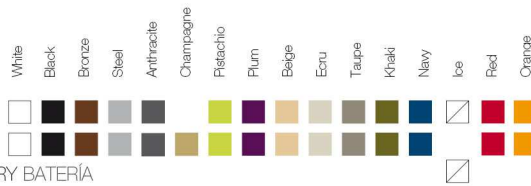

* A: BASIC R: AUTORRIEGO F: LACADO W: LUZ L: LEDS B: FULL WHITE G: GLASS

FINISHES ACABADOS

COLOURS COLORES

BASIC

LACQUERED / LACADO

LIGHT / LUZ, LED RGB, LED DMX, BATTERY BATERÍA

FABRIC TEJIDOS

NAUTICAL NÁUTICA