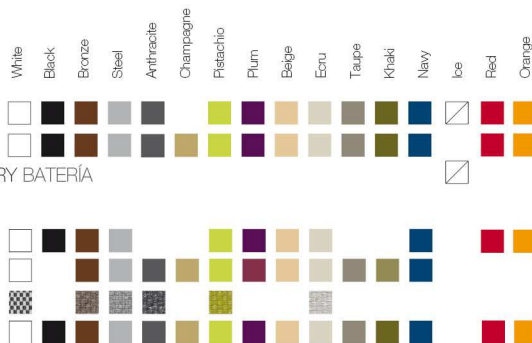

Type plug available Tipo de plug disponible

UL / ELECTRICAL COMPONENTS

The electrical components that make up the products from Vondom are all UL listed for Wet/Outdoor use under the following 4 UL certicates:

- Bulb: BULB-26W-E175761
- Cable: CABLE-E313867
- Insulated Tubing: EXTRUDED_INSULATING_E203950
- Lamp Holder: LAMPHOLDER-E165669

Details for the UL certicates can be found on the UL website and any purchased lamps will have UL stickers documenting the certification.