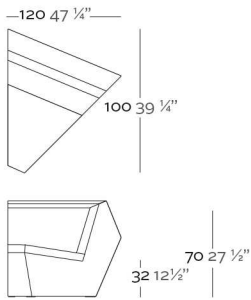

FAZ Sectional Sofa Corner 45°
FAZ Sofá Módulo Esquina 45°

REFERENCE*	REFERENCIA*				
54010	54010F	54010W	54010L	54010D	
54010Y					

ReferenceX, for example 0000A ReferenciaX, ejemplo 0000A.

* A: BASIC R: AUTORRIEGO F: LACADO W:LUZ L: LEDS B: FULL WHITE G: GLASS

FINISHES ACABADOS

COLOURS COLORES

BASIC

LACQUERED / LACADO

LIGHT / LUZ, LED RGB, LED DMX, BATTERY BATERIA