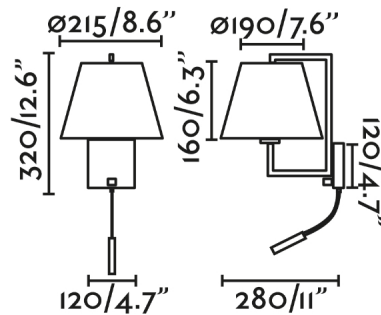

FRAME is a NAHTRANG design wall lamp for interior lighting . With a switch integrated into the base to facilitate its use, this wall lamp is designed for the bedroom and contract spaces, such as hotel rooms . The structure is finished in old gold and the screen in white. This wall lamp is perfect for bedroom lighting thanks to the LED reader .