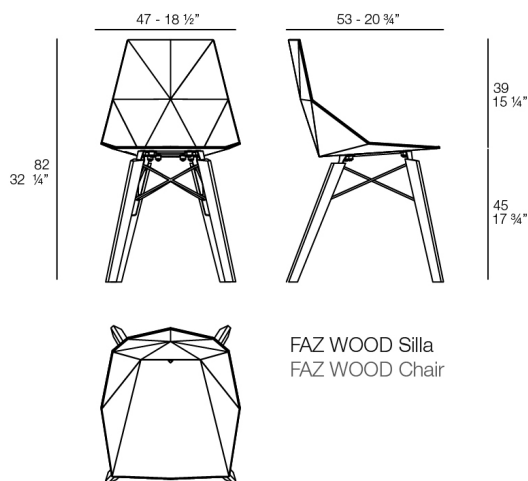

FAZ WOOD CHAIR

By Ramon Esteve

With a warmer, more cheerful, and original design, Vondom adds wood finishes to the legs of the classics Faz chair and bar stool. As well as the bases of the table in its three types. A reinterpretation that reinforces the inspiration of the collection based on minerals and their role in nature. The result is pieces imbued with a spirit of casual luxury, without departing from the ergonomic and elegant architectural forms of the rest of the collection.

Features

Description

4.4 Kg

Finishes

BASIC PP

Ref. 54295

LACADO

Ref. 54295F