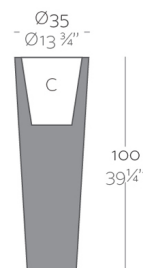

# HIGH CONE POT Ø35×100

By MACETEROS

View online: <https://www.vondom.com/products/40535>

### Weight

5 Kg

High Cone 100  
Cono Alto 100

Ø23 - Ø9"  
CONO ALTO Ø35 C = 150 L  
HIGH CONE Ø13 3/4" C = 39 3/4 gal