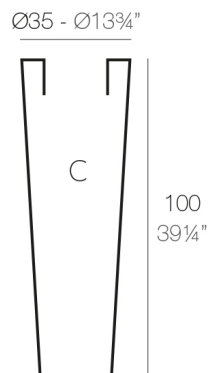

# HIGH CONE POT Ø35×100

By MACETEROS

View online: <https://www.vondom.com/products/40535>

### Weight

5 Kg

High Cone 100  
Cono Alto 100

Ø23 - Ø9"  
CONO ALTO Ø35 C = 150 L  
HIGH CONE Ø13 3/4" C = 39 3/4 gal