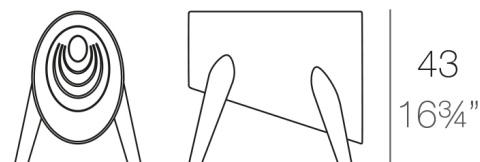

36 - 14 $\frac{1}{4}$ "

50 - 19 $\frac{3}{4}$ "

43
16 $\frac{3}{4}$ "

BUM BUM Toro Audio
BUM BUM Toro Speaker

Finishes

BASIC

Ref. 65003

Matt Polyethylene

RGB LED BATTERY

Ref. 65003DY

Matt polyethylene. Includes cordless RGB LED ambient light with rechargeable batteries, operated by remote control.

LACQUERED RGB LED BATTERY

Ref. 65003FDY

Lacquered polyethylene. Includes cordless RGB LED ambient light with rechargeable batteries, operated by remote control.

COLOR	RGB LED BATTERY	LACQUERED RGB LED BATTERY
ICE	☐	☐
WHITE	☐	☐