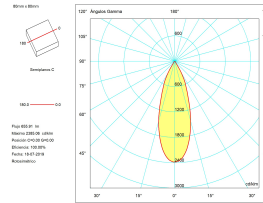

### LUMINOTECHNIC FEATURES

Light source: LED CREE

CRI: 80

MacAdam steps: 2

Photobiological risk: RG1

UGR

UGR crosswise: 21.2

UGR lengthwise: 21.2

UGR	
S=0.250	
Ceiling / cavity	0.7
Walls	0.5
Working Plane	0.2
Room dimensions	X=4H, Y=8H
UGR crosswise	21.2
UGR lengthwise	21.2