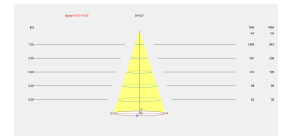

LUMINOTECHNIC FEATURES

Light source: LED CREE

CRI: 80

MacAdam steps: 2

Photobiological risk: RG1

UGR

UGR crosswise: 21.2

UGR lengthwise: 21.2

UGR	
S=0.250	
Ceiling / cavity	0.7
Walls	0.5
Working Plane	0.2
Room dimensions	X=4H, Y=8H
UGR crosswise	21.2
UGR lengthwise	21.2