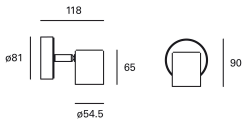

Keeper Simple

DE-0479-BLA

Spotlight IP20 Keeper Simple GU10 7W Blanco

TECHNICAL FEATURES

IP20   355°  90°

Power (W) : Max. power 7W

Voltage / frequency : 100-240V/50-60Hz

Total power consumption of light (W) : 7W

Warranty : 5 Years

Structure material : Steel

Energy efficiency : Light bulb not included

Structure finish : Blanco

Max. size of light bulb : 64/50 mm

Recommended light bulb : GU10

LUMINOTECHNIC FEATURES

Lampholder: 1 x GU10

VENTILATION FEATURES

Power used: 7W

Service value measurement standard: EN 60879:2019

LOGISTICS

Net weight (kg): 0.21

Packaged weight (kg): 0.29

 24 Un