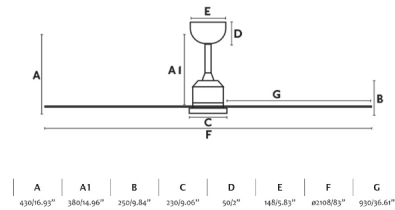

## General characteristics

Type	I
IP	20
voltage	220V- 240V
Hertz	50/60HZ
W	6-9-15-28-44
RPM	54-67-79-98-112
Airflow	344.4
Reverse function	SI
Engine type	DC
No. of blades	6
Pitched ceiling	SI
Can be installed without seat post	NO