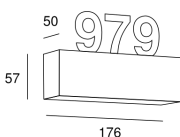

### TECHNICAL FEATURES

9878

Power (W) : 8.1W

Total power consumption of light (W) : 9.6W

Real lumens : 583

Real lm/W : 61

Correlated Colour Temperature (CCT) : LED warm-white 3000K

Dimming protocol : ON-OFF