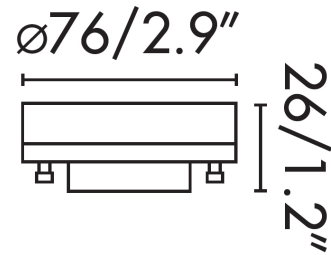

## BULB GX53 LED 6W 2700K

Ref. 17340

The GX53 LED bulb 6W provides the same amount of power approximately than a 35W halogen one. SPECIFICATIONS Colour rendering (CRI): >80 Dimable: No Energy efficiency label: A+ Rated power (W): 35 kWh/1000h: 6 Rated lifetime (hr): 25.000 Number of switch cycles: 40.000 Warm-up time: instant Mercury content (%): 0

### Specifications

<b>Bulb:</b>	GX53 LED 6W 2700K 480Lm
<b>Voltage:</b>	220-240V
<b>Operating Frequency:</b>	50/60Hz
<b>IP:</b>	20
<b>Class:</b>	A+
<b>Material:</b>	Aluminium and ABS
<b>Net Width:</b>	23 mm
<b>Diameter:</b>	75 Ø
<b>Net Weight:</b>	0.08 kg
<b>Volume:</b>	0.00025 m3