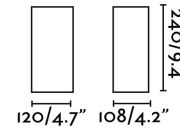

### Specifications

**Bulb:** CREE LED 2X6.5W 3000K 830Lm

**Bulb included:** Yes

**Transformer:** Driver

**Transformer included:** Yes

**Voltage:** 100-240V

**IP:** 54

**Class:** I

**Material:** Aluminium and glass diffuser

**Designer:**

**Length:** 120 mm

**Net Width:** 108 mm

**Height:** 240 mm

**Net Weight:** 1.20 kg

**Volume:** 0.00927 m3

8421776144996