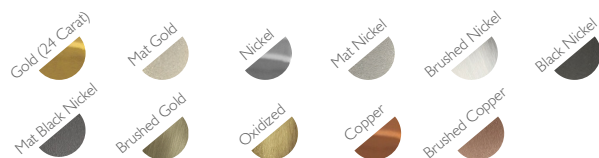

Height: 35 cm Diameter: 25 cm

Reference: 3560.55

Height: 35 cm Diameter: 55 cm

Reference: 3460.100

Height: 35 cm Diameter: 100 cm

METAL FINISHING

Lacquered \\ Shine or mat \\ All RAL colours available

CRYSTAL INFORMATION