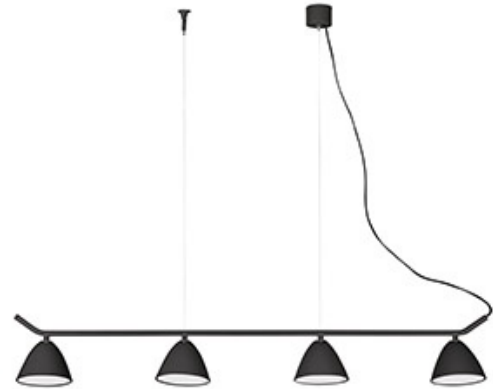

Продажа дизайнерской мебели, света и аксессуаров по всей России
 8 (800) 500-70-36
 hello@barcelonadesign.ru
www.barcelonadesign.ru

FLASH LED Black pendant lamp 4L

Ref. 20207

FLASH LED is a set of design luminaries by Estudi Ribaudí. Made in die cast aluminium and PE with white finish. The source of light is LED 10W and warm light, integrated in the luminaire. These lamps of modern design have shades with rounded shapes that can be oriented. The suspension with four lights is ideal for lighting up linear spaces rectangular tables or bar bars, for example.

Specifications

Bulb: 4 X SMD LED 10W 3000K 500Lm

Bulb included: Yes

Transformer: Driver

Transformer included: Yes

Voltage: 220-240V

Operating Frequency: 50/60Hz

IP: 20

Material: Die cast aluminium and PE

Designer: ESTUDI RIBAUDÍ

Length: 1040 mm

Net Width: 120 mm

Height: 120 mm

Net Weight: 2.14 kg

8421776120563