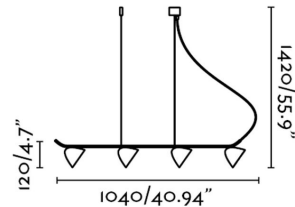

Material: Die cast aluminium and PE

Designer: ESTUDI RIBAUDÍ

Length: 1040 mm

Net Width: 120 mm

Height: 120 mm

Net Weight: 2.14 kg

8421776120563