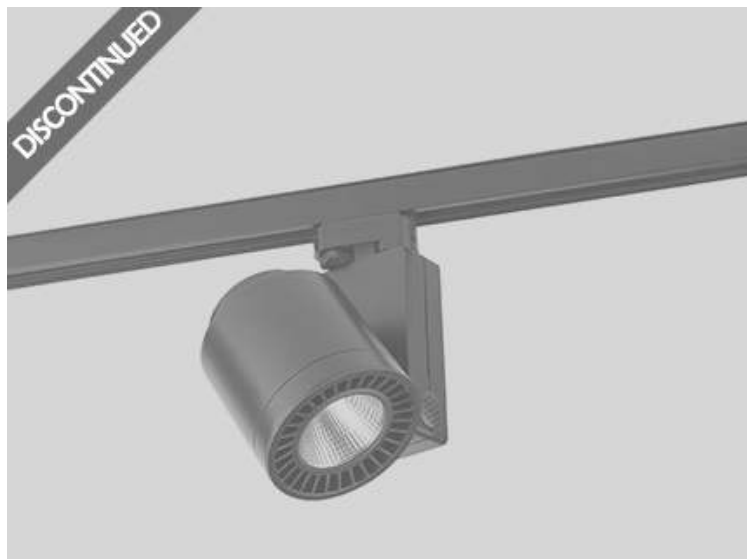

CYLINDER Black projector LED 24W 3000K 20°

Ref. 010600902

CYLINDER is a track projector with a cylindrical structure and compact design. The projectors distribute light to where it is most needed, since they can be directed to emphasise certain elements or can distribute the light uniformly. With a colour temperature of 3000K, this projector allows warm, comfortable atmospheres to be created. The 20° version is ideal for use as accent lighting in shop windows, shopfronts, restaurants or hotels, and also in exhibition rooms or museums.

Specifications

Bulb:	LED 24W 3000K 2900lm 20° CRI85
Bulb included:	Yes
Transformer:	Driver
Transformer included:	Yes
Class:	I
Material:	Die cast aluminium, aluminium reflector and template glass diffuser
Length:	125 mm
Net Width:	185 mm
Height:	270 mm
Diameter:	125 Ø
Net Weight:	1.69 kg
Volume:	0.00763 m3