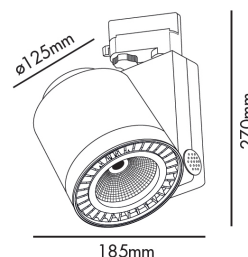

CYLINDER Black projector LED 24W 3000K 20°

Ref. 010600902

CYLINDER is a track projector with a cylindrical structure and compact design. The projectors distribute light to where it is most needed, since they can be directed to emphasise certain elements or can distribute the light uniformly. With a colour temperature of 3000K, this projector allows warm, comfortable atmospheres to be created. The 20° version is ideal for use as accent lighting in shop windows, shopfronts, restaurants or hotels, and also in exhibition rooms or museums.

Specifications

Bulb:	LED 24W 3000K 2900lm 20° CRI85
Bulb included:	Yes
Transformer:	Driver
Transformer included:	Yes
Class:	I
Material:	Die cast aluminium, aluminium reflector and template glass diffuser
Length:	125 mm
Net Width:	185 mm
Height:	270 mm
Diameter:	125 Ø
Net Weight:	1.69 kg
Volume:	0.00763 m3