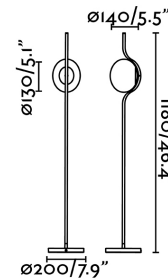

Specifications

Bulb:	LED DIMABLE 6W 2700K
Bulb included:	No
Transformer:	
Transformer included:	No
Voltage:	100-240V
IP:	20
Class:	II
Material:	Metal with an opal glass diffuser
Designer:	NAHTRANG
Length:	200 mm
Net Width:	200 mm
Height:	1180 mm
Net Weight:	4.30 kg
Volume:	0.05982 m3