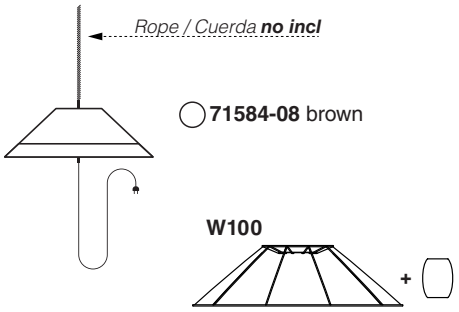

Options

TECHNICAL FEATURES

1 X E27 MAX 15W LED no incl.

Together
we take care
of the planet

Together we take care of the planet.

This is why we reduce paper consumption. Please refer to the safety, maintenance and warranty instructions at www.faro.es. If you cannot access it, call us at +34 937 723 965 or write to export@faro.es.