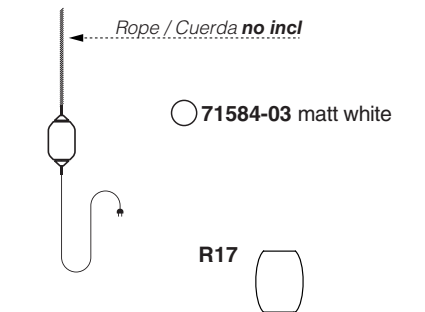

Options

TECHNICAL FEATURES

1 X E27 MAX 15W LED no incl.

Together
we take care
of the planet

Together we take care of the planet.

This is why we reduce paper consumption. Please refer to the safety, maintenance and warranty instructions at www.faro.es. If you cannot access it, call us at +34 937 723 965 or write to export@faro.es.