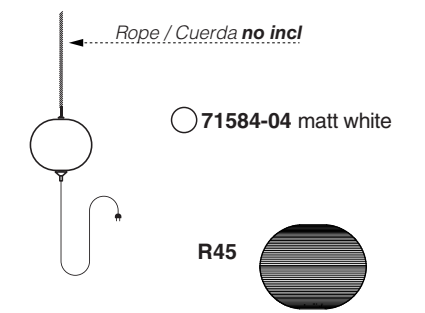

Options

TECHNICAL FEATURES

1 X E27 MAX 15W LED no incl.

Together
we take care
of the planet

Together we take care of the planet.

This is why we reduce paper consumption. Please refer to the safety, maintenance and warranty instructions at www.faro.es. If you cannot access it, call us at +34 937 723 965 or write to export@faro.es.