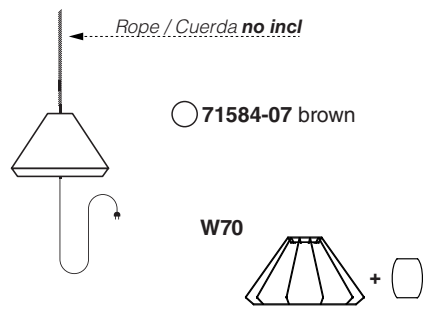

Options

TECHNICAL FEATURES

1 X E27 MAX 15W LED no incl.

Together
we take care
of the planet

Together we take care of the planet.

This is why we reduce paper consumption. Please refer to the safety, maintenance and warranty instructions at www.faro.es. If you cannot access it, call us at +34 937 723 965 or write to export@faro.es.