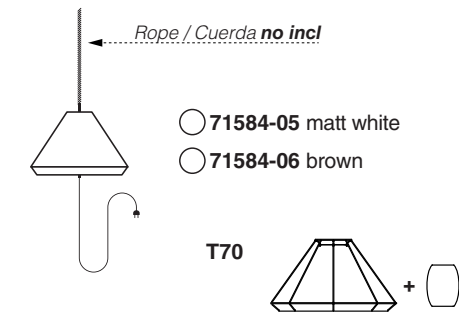

Options

TECHNICAL FEATURES

1 X E27 MAX 15W LED no incl.

Together
we take care
of the planet

Together we take care of the planet.

This is why we reduce paper consumption. Please refer to the safety, maintenance and warranty instructions at www.faro.es. If you cannot access it, call us at +34 937 723 965 or write to export@faro.es.