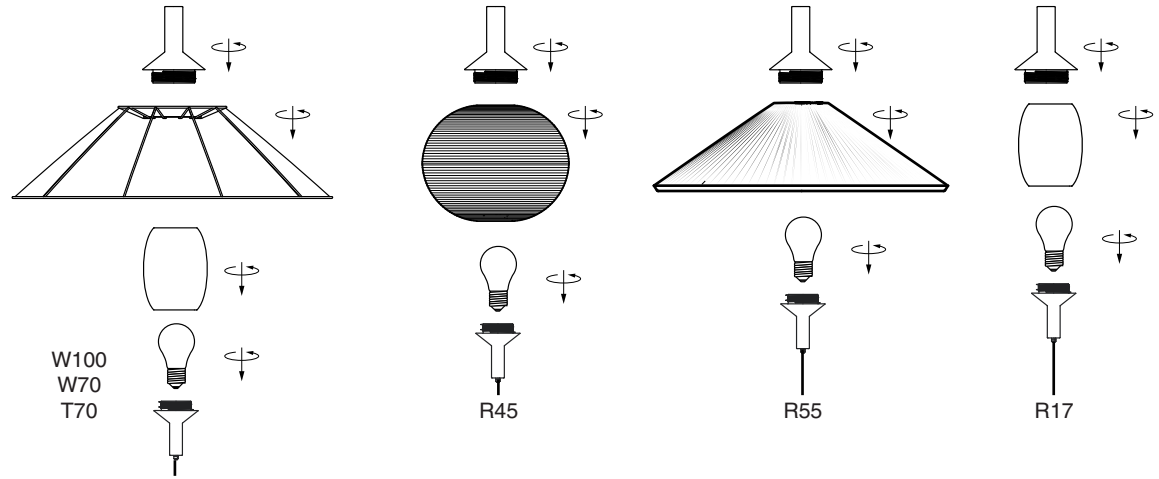

Options

TECHNICAL FEATURES

1 X E27 MAX 15W LED no incl.

Together
we take care
of the planet

Together we take care of the planet.

This is why we reduce paper consumption. Please refer to the safety, maintenance and warranty instructions at www.faro.es. If you cannot access it, call us at +34 937 723 965 or write to export@faro.es.