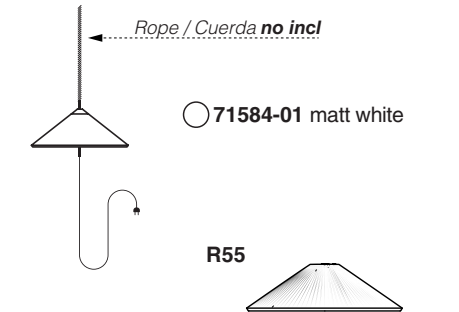

Options

TECHNICAL FEATURES

1 X E27 MAX 15W LED no incl.

Together
we take care
of the planet

Together we take care of the planet.

This is why we reduce paper consumption. Please refer to the safety, maintenance and warranty instructions at www.faro.es. If you cannot access it, call us at +34 937 723 965 or write to export@faro.es.