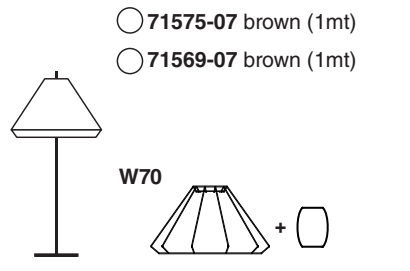

Options

TECHNICAL FEATURES

1 X E27 MAX 15W LED no incl.

Together
we take care
of the planet

Together we take care of the planet.

This is why we reduce paper consumption. Please refer to the safety, maintenance and warranty instructions at www.faro.es. If you cannot access it, call us at +34 937 723 965 or write to export@faro.es.