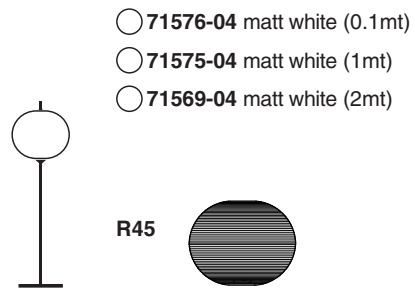

Options

TECHNICAL FEATURES

1 X E27 MAX 15W LED no incl.

Together
we take care
of the planet

Together we take care of the planet.

This is why we reduce paper consumption. Please refer to the safety, maintenance and warranty instructions at www.faro.es. If you cannot access it, call us at +34 937 723 965 or write to export@faro.es.