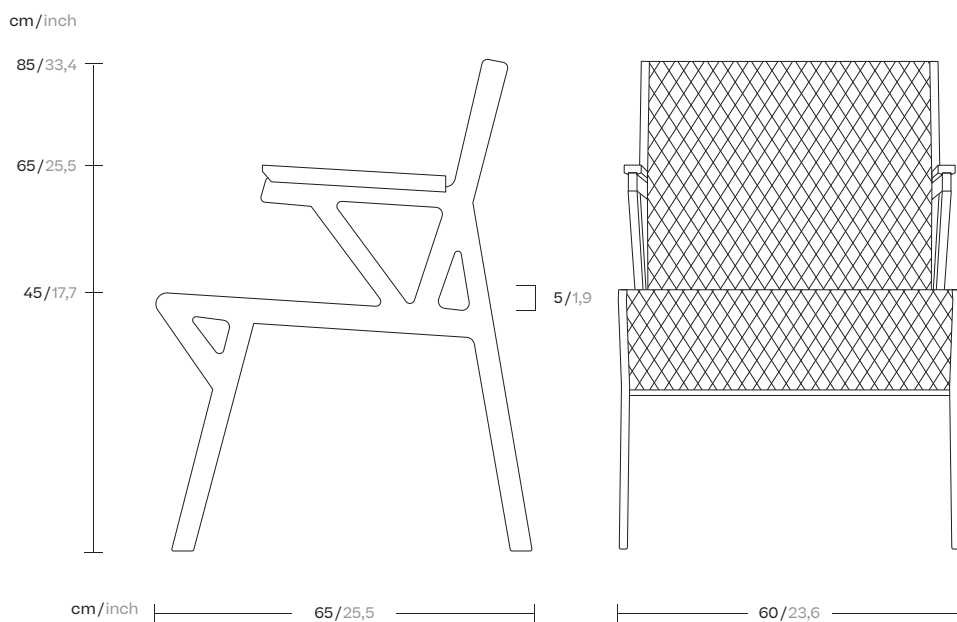

Reference
KS4100200

1/6

Kettal Vieques is a collection characterised by the combination of an aluminium frame with a new and revolutionary three-dimensional fabric, Nido d'Ape, with exceptional technical features, created especially for this collection and exclusively for Kettal.