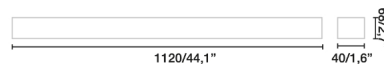

VIA is a black multifunction luminaire that can be installed both as a hanger and as a surface. Luminaire ideal for lighting work environments. With a colour temperature of 3000K, this luminaire allows you to create warm and comfortable environments. 112cm version.