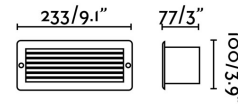

ESCA Black recessed lamp

Ref. 71481

Modern outdoor downlight made from metal with a translucent glass diffuser. Accessory: Recessing box ref. 71482 not included.

Specifications

Bulb:	1 x E27 40W
Bulb included:	No
Voltage:	100-240V
Operating Frequency:	50/60Hz
IP:	44
Class:	I
Material:	Metal with a translucent glass diffuser
Recommended bulb:	17463
Description of recommended Bulb:	A60 MATE LED E27 7W 2700K 640Lm
Length:	233 mm
Net Width:	77 mm
Height:	100 mm
Net Weight:	0.58 kg
Volume:	0.00229 m3