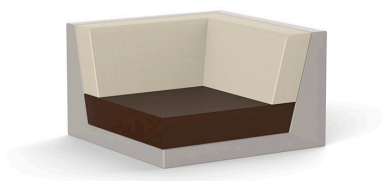

PIXEL SECTIONAL SOFA CORNER

By Ramon Esteve

It is inspired by the small elements of colour that make up an image, looking to connect the piece with the numerous possible outcomes that are generated as a result of how it is arranged.

The PIXEL sofa is composed of three independent modules that allow you to create countless shapes; from linear sofas or chaise longues, to corners or even a bed.

PIXEL's main characteristic is its low seating height, designed for a more intimate use that ties the piece in with chill-out zones. Manufactured by rotational moulding, its versatility is enhanced through the upholstery, available in a variety of fabrics and finishes that can be combined with one another; alluding once again to its name and mirroring those coloured dots that serve as the origin of an image and the shape through different combinations in 3D.

View online: <https://www.vondom.com/products/54256>

Features

Description

Made of polyethylene resin by rotational moulding. 100% Recyclable. Item suitable for indoor and outdoor use. Available in different finishes.