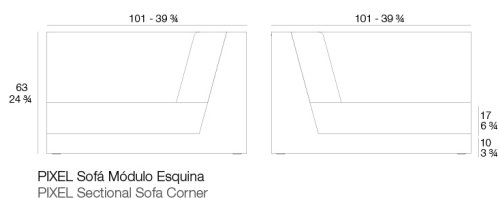

PIXEL SECTIONAL SOFA CORNER

By Ramon Esteve

It is inspired by the small elements of colour that make up an image, looking to connect the piece with the numerous possible outcomes that are generated as a result of how it is arranged.

The PIXEL sofa is composed of three independent modules that allow you to create countless shapes; from linear sofas or chaise longues, to corners or even a bed.

PIXEL's main characteristic is its low seating height, designed for a more intimate use that ties the piece in with chill-out zones. Manufactured by rotational moulding, its versatility is enhanced through the upholstery, available in a variety of fabrics and finishes that can be combined with one another; alluding once again to its name and mirroring those coloured dots that serve as the origin of an image and the shape through different combinations in 3D.

View online: <https://www.vondom.com/products/54256>

Features

Description

Made of polyethylene resin by rotational moulding. 100% Recyclable. Item suitable for indoor and outdoor use. Available in different finishes.

Includes

CREVIN Indoor/outdoor Natural look fabric. Easy to clean. Optional

GLAD Glad

NAUTIC Indoor/outdoor Vinyl fabric By default

SILVERTEX Indoor/outdoor Vinyl fabric liner Optional

Combinations

Finishes

BASIC

Ref. 54256

Matt Polyethylene

RGBW LED DMX

Ref. 54256D

Unit with internal lighting with RGBW LED technology and remote control unit for switching colors. Also controlled by DMX-1024 (wireless), enabling communication between one or more products simultaneously via the DMX transmitter (not included).