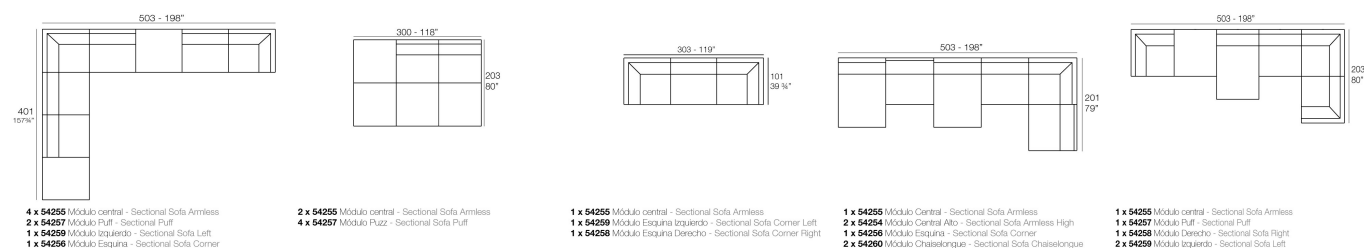

Combinations

Finishes

BASIC

Ref. 54256

Matt Polyethylene

RGBW LED DMX

Ref. 54256D

Unit with internal lighting with RGBW LED technology and remote control unit for switching colors. Also controlled by DMX-1024 (wireless), enabling communication between one or more products simultaneously via the DMX transmitter (not included).