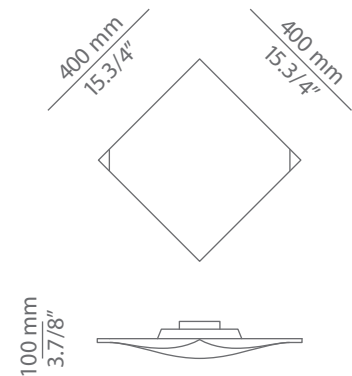

BENT

t-2752L

ceiling lamp

| | |
|-----------|----------|
| Date | Type |
| Project | |
| Location | |
| Model # | Quantity |
| Specifier | |

Description

Square ceiling lamp.
White satin curved glass with
two supports in opposite vertexes.

Pictures above might not show the specified dimensions or material. They are for illustration purposes only.

Ordering information

| Product Code | Lamp | Finish |
|--------------|---|--|
| ■ t-2752L | ■ LED 20W (2700K / Ang 120° / >80 CRI) / 230V (included) ▶ A Typ* 1700 lumens Dimmable Triac | ■ 37 NI Nickel ■ 22 CH Chrome ■ CUSTOM |