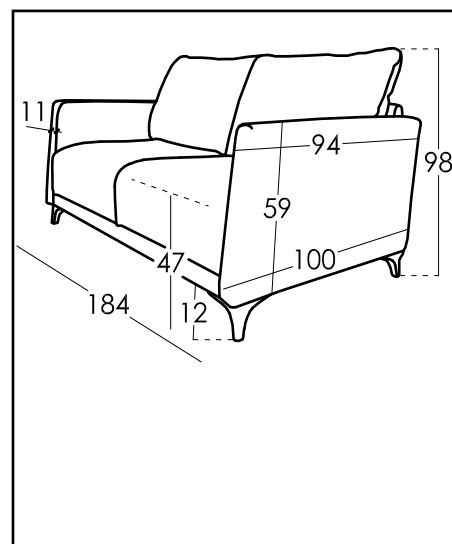

Scheme

Packaging

Shrink wrapping plastic packaging with protective corner brackets