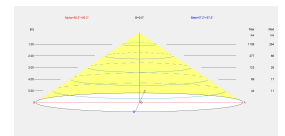

LUMINOTECHNIC FEATURES

Light source: LED

CRI: 80

MacAdam steps: 3

Photobiological risk: RG0

UGR

UGR crosswise: 20.6

UGR lengthwise: 20.9

UGR	
S=0.250	
Ceiling / cavity	0.7
Walls	0.5
Working Plane	0.2
Room dimensions	X=4H, Y=8H
UGR crosswise	20.6
UGR lengthwise	20.9