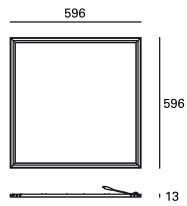

TECHNICAL FEATURES