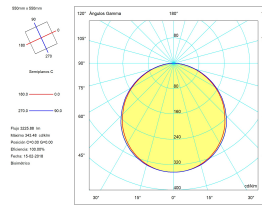

LUMINOTECHNIC FEATURES

Light source: LED

CRI: 80

MacAdam steps: 3

Photobiological risk: RG0

UGR

UGR crosswise: 20.6

UGR lengthwise: 20.9

UGR	
S=0.250	
Ceiling / cavity	0.7
Walls	0.5
Working Plane	0.2
Room dimensions	X=4H, Y=8H
UGR crosswise	20.6
UGR lengthwise	20.9