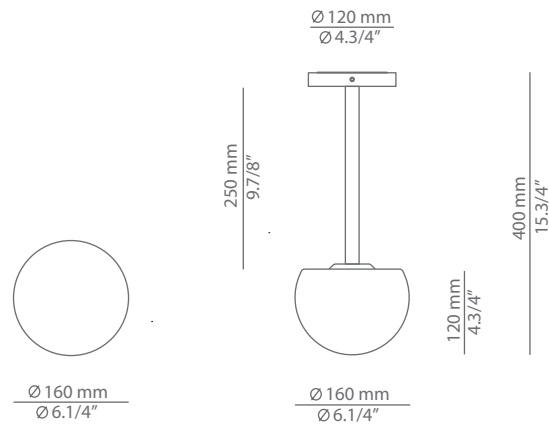

CIRC

t-3821X
ceiling light

Date	Type
Project	
Location	
Model #	Quantity
Specifier	

Description

Outdoor metallic ceiling light providing direct and indirect light. Made of translucent beige polyethylene shade.

Pictures above might not show the specified dimensions or material. They are for illustration purposes only.

Ordering information

Product Code	Lamp	Finish				
t-3821X	LED 8W (led included) E (2700K / Ang 120° / >90 CRI) / 230V / Typ* 554 lumens Dimmable Triac / Polyethylene shade	<table border="0"> <tr> <td> 26 BLK</td> <td>Black</td> </tr> <tr> <td> CUSTOM</td> <td></td> </tr> </table>	 26 BLK	Black	 CUSTOM	
 26 BLK	Black					
 CUSTOM						