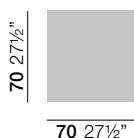

DIMENSIONS - 70 x 70 tabletop