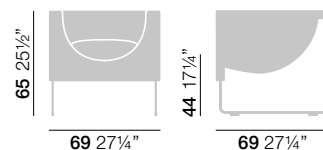

COM, customer fabric

FABRIC NEEDED FOR 1 ARMCHAIR

2 tones armchair	Flat area	1,5 m
	Curved area	2 m
Monochrome		3 m

DIMENSIONS

PACKING

1 Nube = 1 box

Size: 73 x 72 x 71 cm

Volume: 0,35 m³