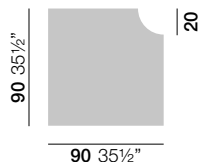

DIMENSIONS - 70 x 70 tabletop

90 x 90 tabletop

Hanging table between 2 Nube

- Inserts in 2 armchairs +LS
- 1 square tabletop N7754
- 2 linking pieces NUCB

Table on the side of a Nube

- Inserts in 1 armchair +LS
- 1 square tabletop N7754
- 1 feet in extreme NM1
- 1 linking piece NUCB