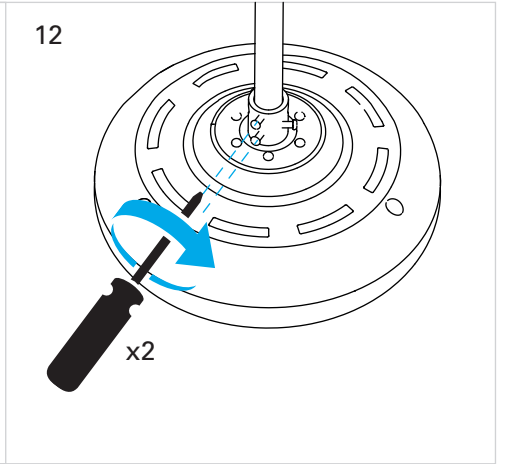

Windy

VE-0005

FOR
LIGHT

CALIBRATION

1

2

3

4