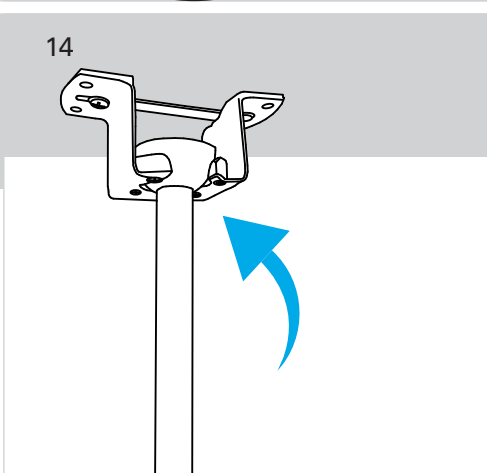

Windy

VE-0005

FOR
LIGHT

CALIBRATION

1

2

3

4