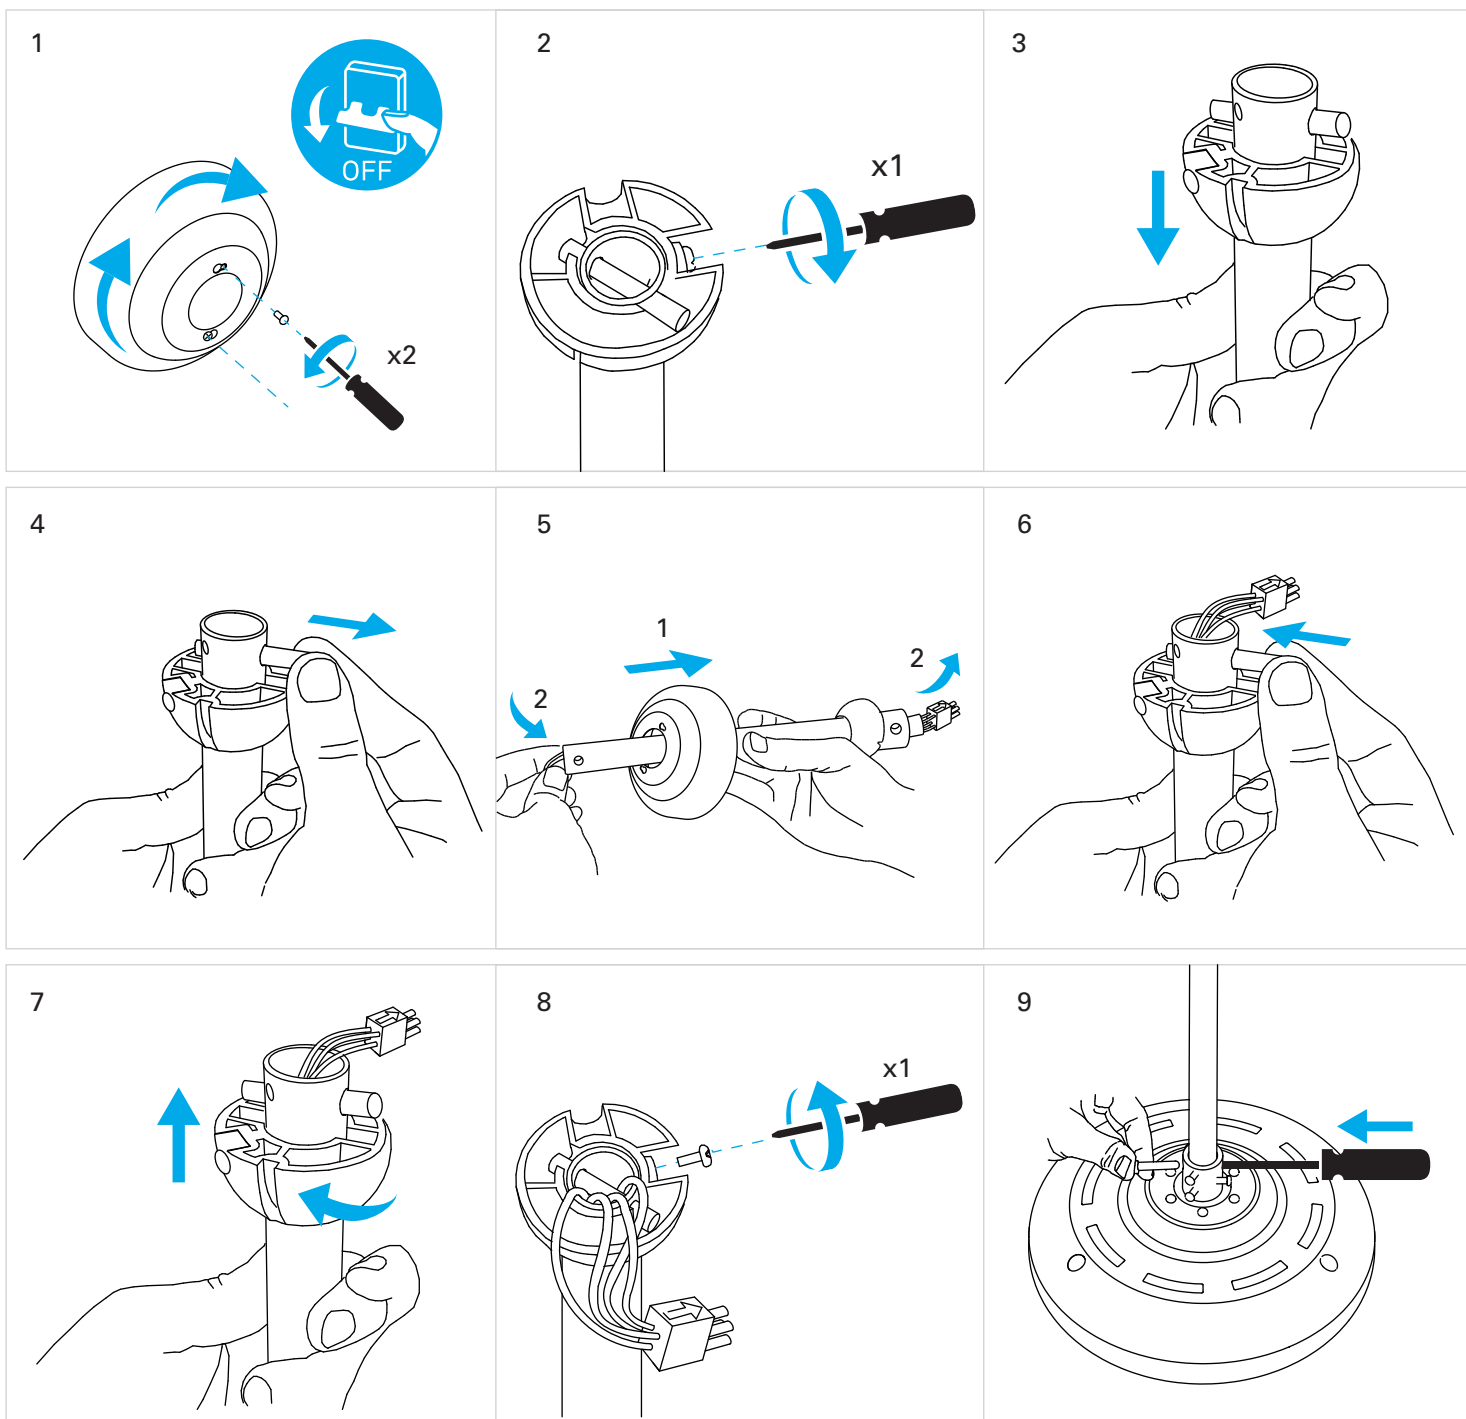

Windy

VE-0005

FOR
LIGHT

CALIBRATION

1

2

3

4