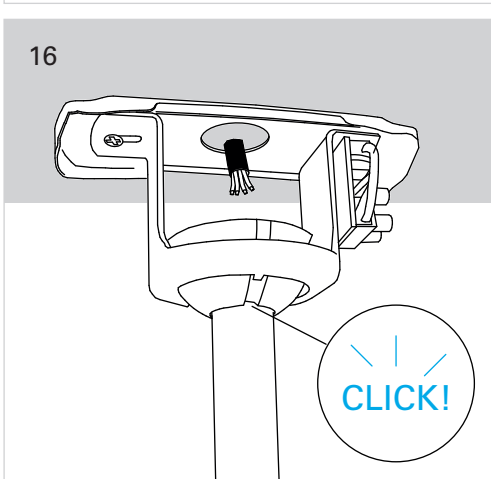

Windy

VE-0005

FOR
LIGHT

CALIBRATION

1

2

3

4