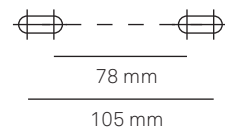

Windy

VE-0005

FOR
LIGHT

CALIBRATION

1

2

3

4