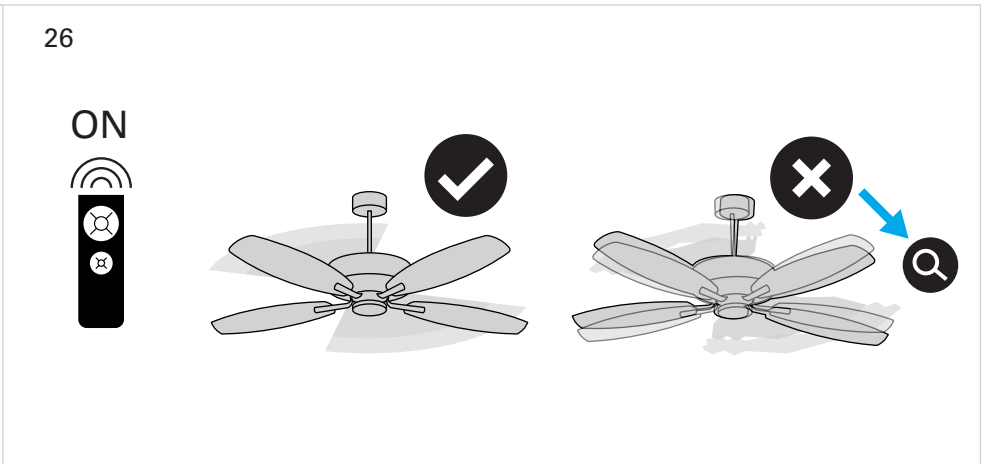

Windy

VE-0005

FOR
LIGHT

CALIBRATION

1

2

3

4