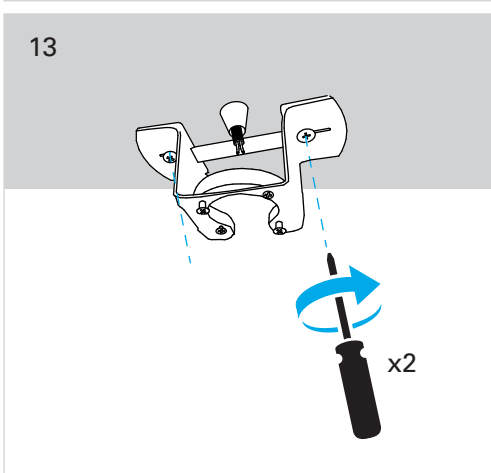

Windy

VE-0005

FOR
LIGHT

CALIBRATION

1

2

3

4