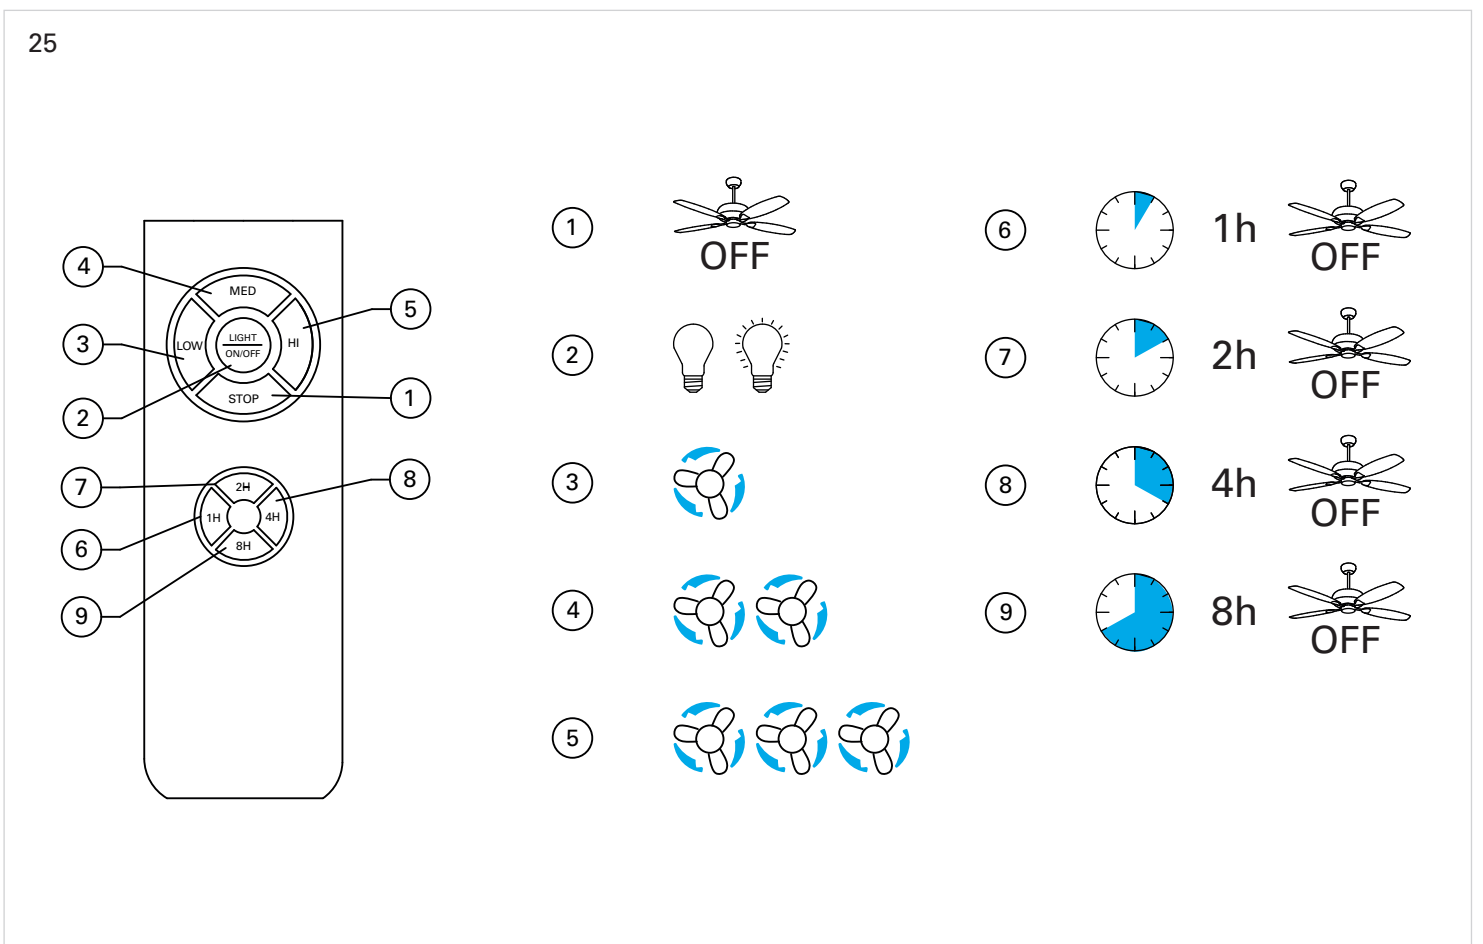

Windy

VE-0005

FOR
LIGHT

CALIBRATION

1

2

3

4