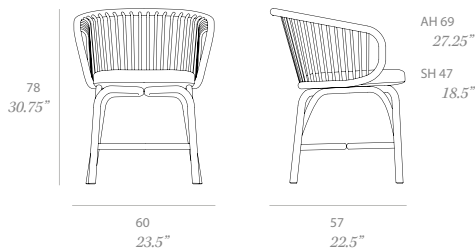

Shipment details

Qty	1 armchair (1 box)
Volume	0,33 m3 / 11.65 ft3
Gross weight	13 kg / 29 lb
Net weight	9 kg / 20 lb
Item dimensions (width x depth x height)	60 x 57 x 78 cm 23.5" x 22.5" x 30.75"
COM (1, 40 - 1,50 m / 54"-59")	0,65 m / 0.71 yd