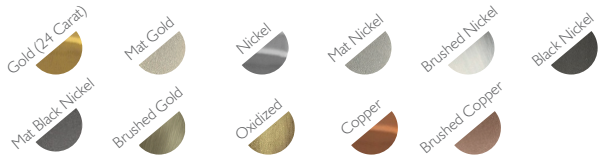

**Lacquered** \\ Shine or mat \\ All RAL colours available

FABRICS  
[CLICK HERE](#) 

-  - Products manufactured according the European norm of security EN 60 598-1.
-  - Products adjusted for instalation in surfaces normally inflammable.
-  - Products of class II. The electric isolation is double or reinforced.
-  - Products with the possibility of instalation of low-energy consumption bulbs.