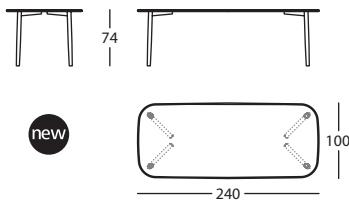

280.74.SLH.B

NUDO BASIC MESA 160X100X74
NUDO BASIC TABLE 160X100X74
NUDO BASIC TABLE 160X100X74

0,25 m³ / 2 Pack. / 33 kg

280.74.WLH.B

NUDO BASIC MESA 200X100X74
NUDO BASIC TABLE 200X100X74
NUDO BASIC TABLE 200X100X74

0,29 m³ / 2 Pack. / 40 kg

280.74.Z1LH.B

NUDO BASIC MESA 240X100X74
NUDO BASIC TABLE 240X100X74
NUDO BASIC TABLE 240X100X74

0,32 m³ / 2 Pack. / 47 kg

280.71.DDE.Y

NUDO MESA D38X45
NUDO TABLE D38X45
NUDO TABLE D38X45