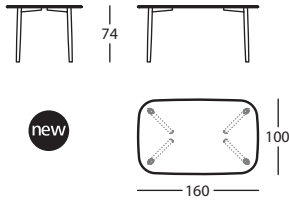

280.74.SLH.B

NUDO BASIC MESA 160X100X74
NUDO BASIC TABLE 160X100X74
NUDO BASIC TABLE 160X100X74

0,25 m³ / 2 Pack. / 33 kg

280.74.WLH.B

NUDO BASIC MESA 200X100X74
NUDO BASIC TABLE 200X100X74
NUDO BASIC TABLE 200X100X74