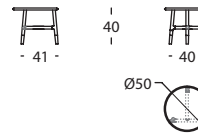

280.71.FFE.A6

NUDO MESA D50X40 MARMOL
NUDO TABLE D50X40 MARBLE
NUDO TABLE D50X40 MARBRE

0,12 m³ / 1 Pack. / 13 kg