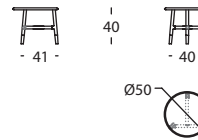

280.71.FFE.Y

NUDO MESA D50X40
NUDO TABLE D50X40
NUDO TABLE D50X40

0,12 m³ / 1 Pack. / 5,7 kg