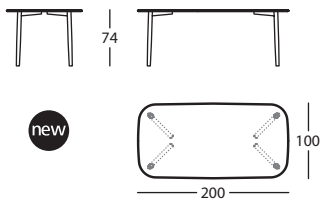

280.74.SLH.B

NUDO BASIC MESA 160X100X74
NUDO BASIC TABLE 160X100X74
NUDO BASIC TABLE 160X100X74

0,25 m³ / 2 Pack. / 33 kg

280.74.WLH.B

NUDO BASIC MESA 200X100X74
NUDO BASIC TABLE 200X100X74
NUDO BASIC TABLE 200X100X74