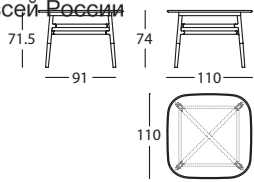

Продажа дизайнерской мебели,
света и аксессуаров
по всей России

8 (800) 500-70-36
hello@barcelonadesign.ru
www.barcelonadesign.ru

NUDO MESA 110X110X74
NUDO TABLE 110X110X74
NUDO TABLE 110X110X74

0,26 m³ / 2 Pack. / 28 kg