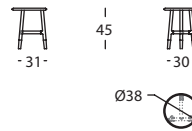

280.71.DDE.Y

NUDO MESA D38X45
NUDO TABLE D38X45
NUDO TABLE D38X45

0,08 m³ / 1 Pack. / 4,57 kg