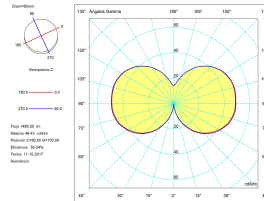

Diffuser material : Polycarbonate

Diffuser finish : Opal

Max. size of light bulb : 167/55 mm

Recommended light bulb : E27

LUMINOTECHNIC FEATURES

Lampholder: 1 x E27

VENTILATION FEATURES

Power used: 23W