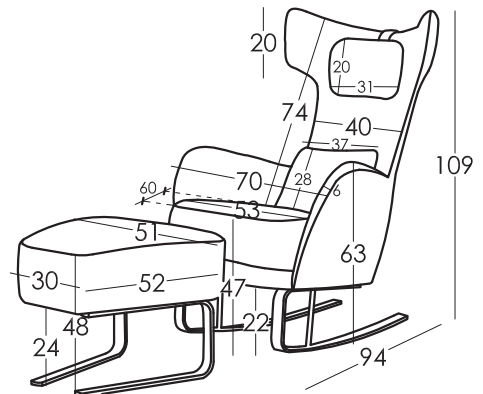

Scheme

Packaging

Shrink wrapping plastic packaging with protective corner brackets