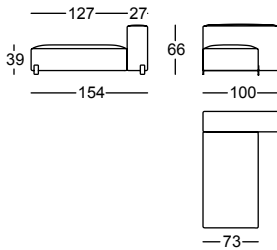

MOUSSE CHAISE 73X154
MOUSSE CHAISE 73X154
MOUSSE CHAISE 73X154

0,71 m² / 1 Pack. / 42,1 kg

31714.LR

MOUSSE CHAISE 100X154
MOUSSE CHAISE 100X154
MOUSSE CHAISE 100X154

0,98 m² / 1 Pack. / 49,1 kg

31714.LR.D

MOUSSE CHAISE 100X154 DCHO
MOUSSE CHAISE 100X154 RIGHT
MOUSSE CHAISE 100X154 DROIT