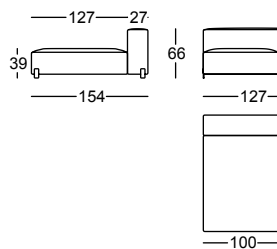

31714.NR.D

MOUSSE CHAISE 127X154 DCHO
MOUSSE CHAISE 127X154 RIGTH
MOUSSE CHAISE 127X154 DROIT

0,98 m² / 1 Pack. / 53,6 kg