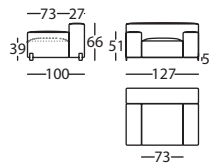

MOUSSE by Rafa García, 2018

Sillones y sofás / Armchairs and sofas / Fauteuils et canapés

317.11.N.BB1

MOUSSE SILLON 127 BRAZO 73 BAJO
MOUSSE ARMCHAIR 127 LOW ARM 73
MOUSSE FAUTEUIL 127 BRAS 73 BAS

0,81 m³ / 1 Pack. / 59,2 kg