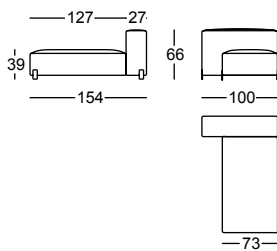

31714.LR.I

MOUSSE CHAISE 100X154 IZDO
MOUSSE CHAISE 100X154 LEFT
MOUSSE CHAISE 100X154 GAUCHE

0,71 m² / 1 Pack. / 46,7 kg