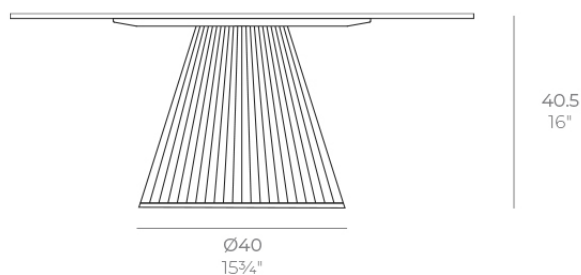

Products / Low Tables / Gatsby Base ø40x40cm S50

Gatsby base ø40x40cm s50

by Ramón Esteve

The Gatsby collection, designed by Ramón Esteve for Vondom, recalls the Art Déco lighting. Those crazy twenties. “Something new, extraordinary, beautiful, simple but sophisticatedly designed” said Francis Scott Fitzgerald about his aims for the novel he was about to write. The Great Gatsby was born in an age of prosperity, parties and excess. They called it “the American Dream”.

Info

Description

Weight: 3.24 Kg

GATSBY Mesa Base Redonda Ø40x40.5cm S50
GATSBY Round Base Table Ø40x40.5cm S50
ref. 54445

TABLE TOP - SOBRE

- Ø79 cm
Ø31"
- Ø89 cm
Ø35"
- Ø100 cm
Ø39 1/4"

Accessories

- TABLE 10mm
- TABLE 12mm
- TABLE DEKTON