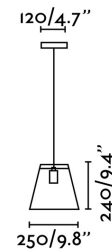

### Specifications

<b>Bulb:</b>	1 x E27 MAX 15W LED
<b>Bulb included:</b>	No
<b>Transformer:</b>	Driver
<b>Transformer included:</b>	No
<b>Voltage:</b>	100-240V
<b>Operating Frequency:</b>	50/60Hz
<b>IP:</b>	20
<b>Class:</b>	I
<b>Material:</b>	Metal with a transparent glass
<b>Designer:</b>	
<b>Recommended bulb:</b>	
<b>Length:</b>	250 mm
<b>Net Width:</b>	250 mm
<b>Height:</b>	240 mm
<b>Net Weight:</b>	2.18 kg
<b>Volume:</b>	0.02970 m3