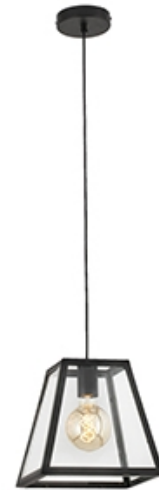

## ROSE-1 Black pendant lamp

Ref. 65082

Pendant lamp for indoor lighting made of transparent glass. ROSE-1 is a decorative lamp perfect not only for home lighting, but also for lighting restaurants.

### Specifications

<b>Bulb:</b>	1 x E27 MAX 15W LED
<b>Bulb included:</b>	No
<b>Transformer:</b>	Driver
<b>Transformer included:</b>	No
<b>Voltage:</b>	100-240V
<b>Operating Frequency:</b>	50/60Hz
<b>IP:</b>	20
<b>Class:</b>	I
<b>Material:</b>	Metal with a transparent glass
<b>Designer:</b>	
<b>Recommended bulb:</b>	
<b>Length:</b>	250 mm
<b>Net Width:</b>	250 mm
<b>Height:</b>	240 mm
<b>Net Weight:</b>	2.18 kg
<b>Volume:</b>	0.02970 m3