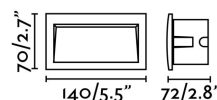

Material: Aluminium and glass

Designer:

Length: 140 mm

Net Width: 72 mm

Height: 70 mm

Net Weight: 0.30 kg

Volume: 0.00096 m3

8421776083509