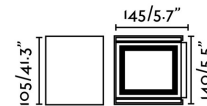

### Specifications

<b>Bulb:</b>	COB LED 6W 3000K 2x100LM
<b>Bulb included:</b>	Yes
<b>Transformer:</b>	Driver
<b>Transformer included:</b>	Yes
<b>Voltage:</b>	100-240V
<b>IP:</b>	54
<b>Class:</b>	I
<b>Material:</b>	Die cast aluminium and transparent glass diffuser
<b>Designer:</b>	
<b>Length:</b>	140 mm
<b>Net Width:</b>	105 mm
<b>Height:</b>	145 mm
<b>Net Weight:</b>	1.10 kg
<b>Volume:</b>	0.00374 m3