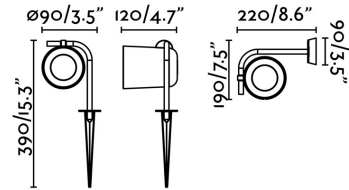

## FLOW Black wall lamp with spike

Ref. 71546

FLOW is a lamp with a stake for outdoor lighting. It is a design by Alegre Design characterized by the original way of linking the body with the bulb. FLOW is designed for decorative garden lighting.

### Specifications

<b>Bulb:</b>	1XGU10 8W
<b>Bulb included:</b>	No
<b>Transformer:</b>	
<b>Transformer included:</b>	No
<b>Voltage:</b>	100-240V
<b>IP:</b>	65
<b>Class:</b>	II
<b>Material:</b>	Polycarbonate, metal and PMMA diffuser
<b>Designer:</b>	ALEGRE DESIGN
<b>Recommended bulb:</b>	17324
<b>Description of recommended Bulb:</b>	BULB GU10 LED 8W 2700K 60° BLACK
<b>Length:</b>	130 mm
<b>Net Width:</b>	120 mm
<b>Height:</b>	390 mm
<b>Net Weight:</b>	0.70 kg
<b>Volume:</b>	0.00530 m3